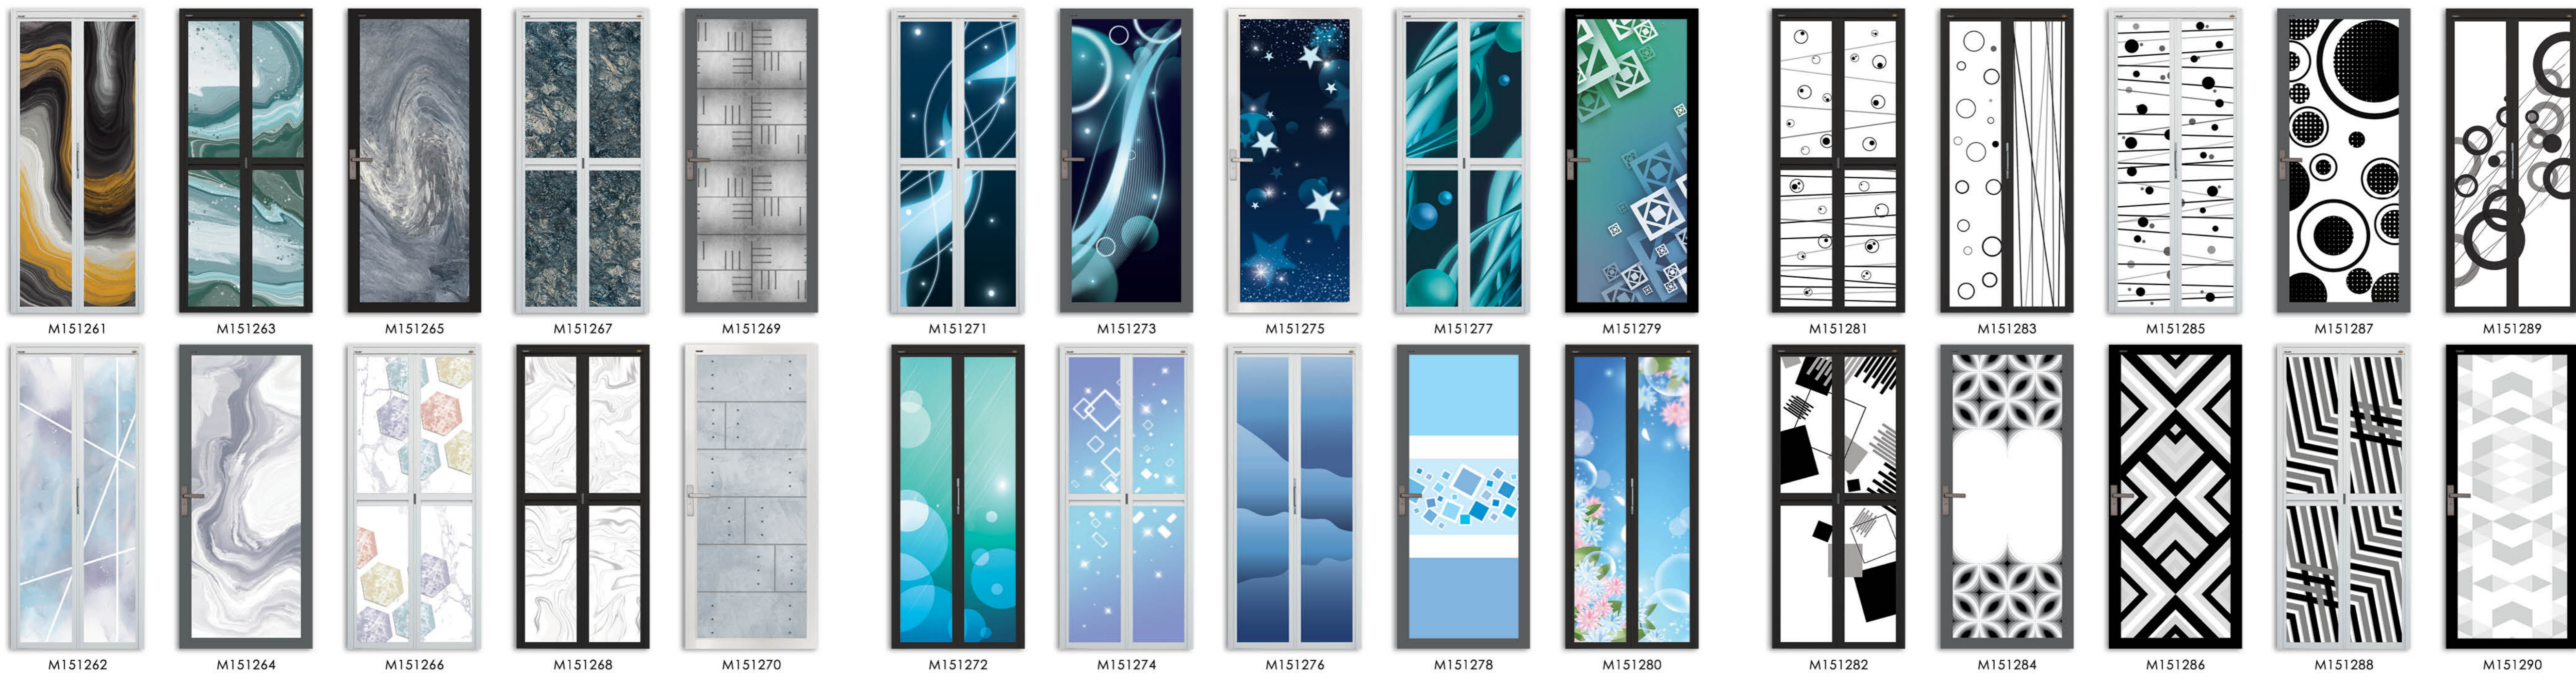

© 2026 Vitally Sdn. Bhd. ("Vitally"). All Rights Reserved. Proudly designed and published by Vitally Sdn. Bhd. 200801039521(840870-K)