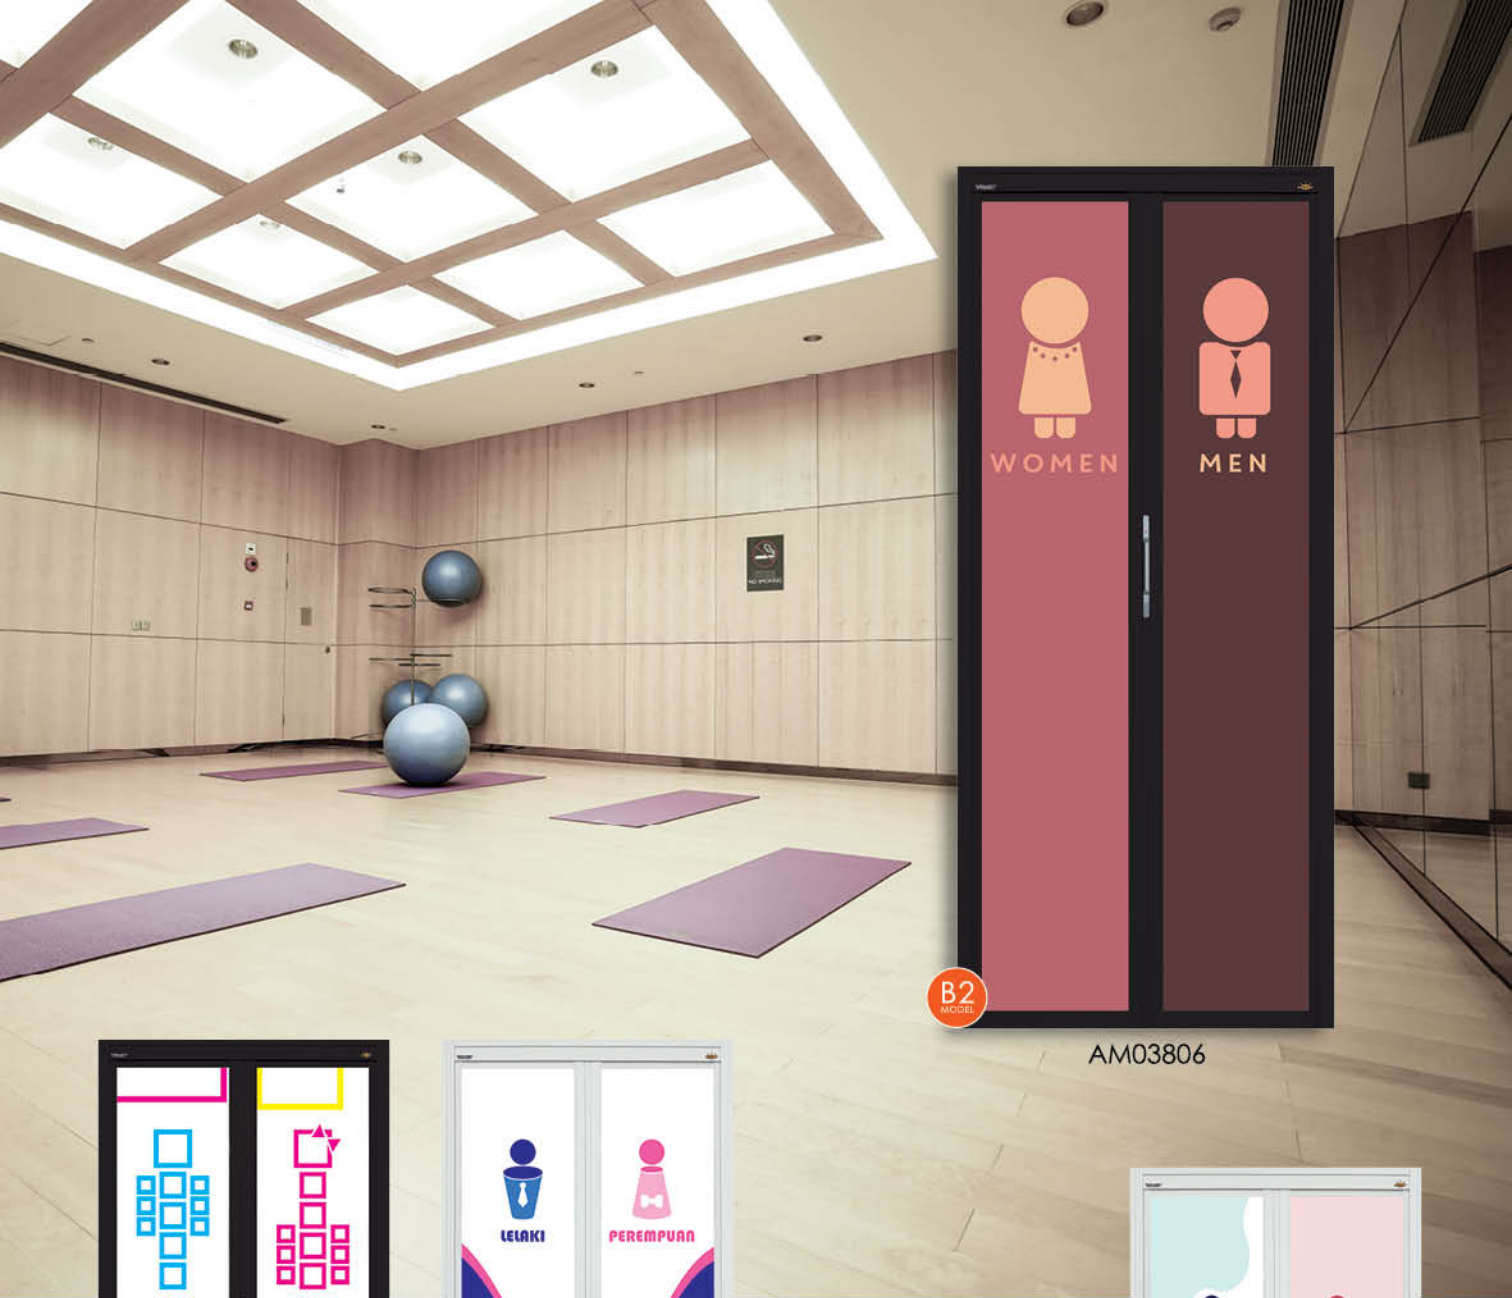

Designed specifically for

TOILET

AM03804

AM03805

B2
MODE

AM03806

AM03807

B2
MODE