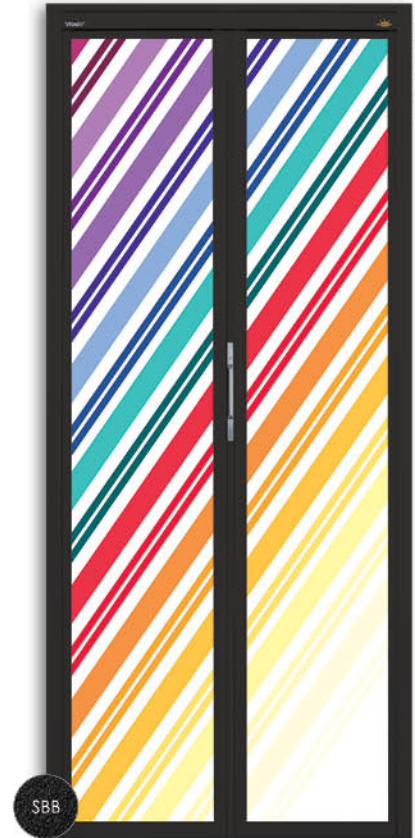

## BI-FOLD DOOR (BI-2 SERIES)

W1 40560

**SPECIALLY DESIGNED**  
for Bi-fold door

All pictures shown are for illustration purpose only. Actual product may vary due to product enhancement.

# Colourful Design for every

M140570

M140571

M140572

M140573

All pictures shown are for illustration purpose only. Actual product may vary due to product enhancement.

day

M140574