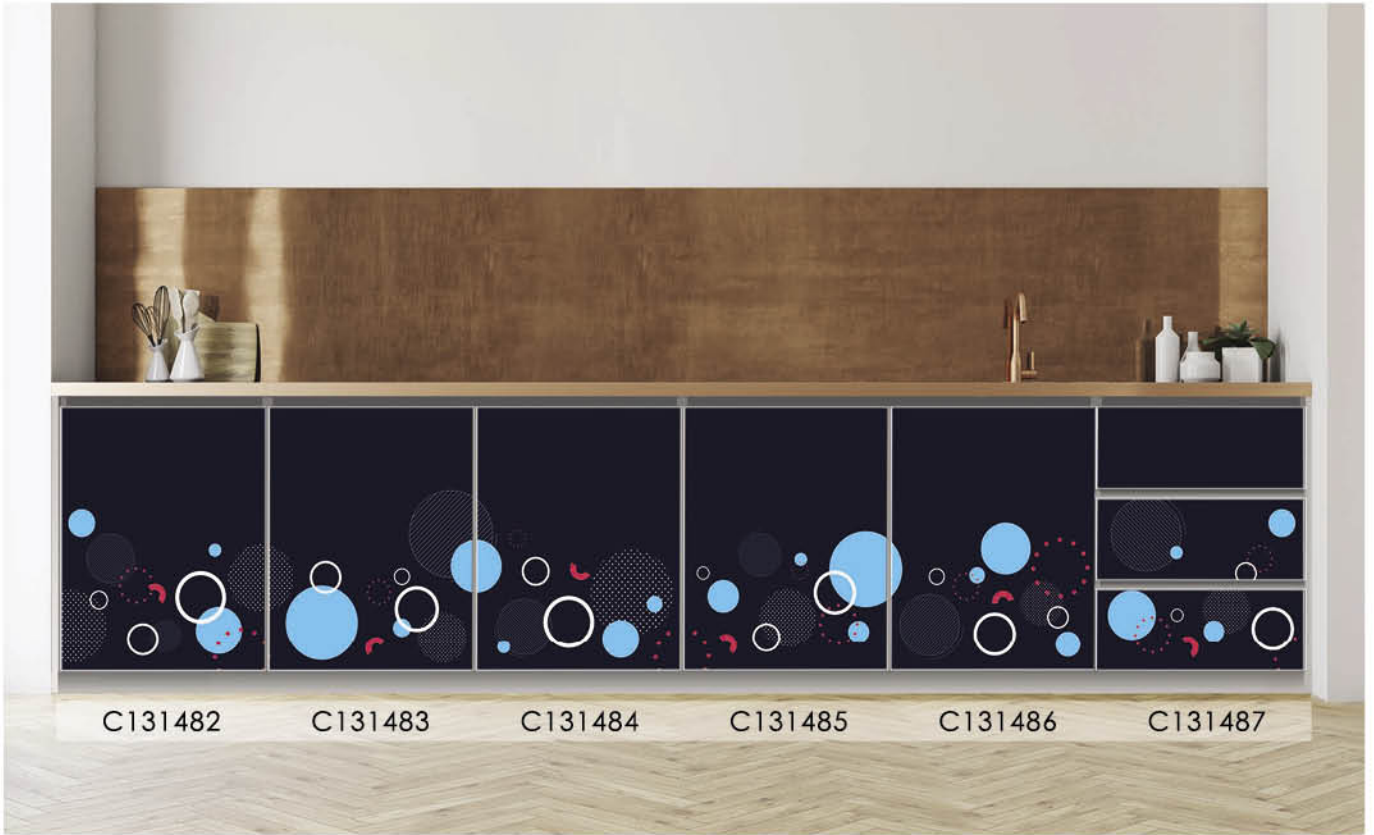

# aerolite™ Panel

① AWG 215

① AWG 218

All pictures shown are for illustration purpose only. Actual product may vary due to product enhancement.

1

2

GRAPHIC: ❶ C131998-C132003    ❷ C132094-C132099

C131500