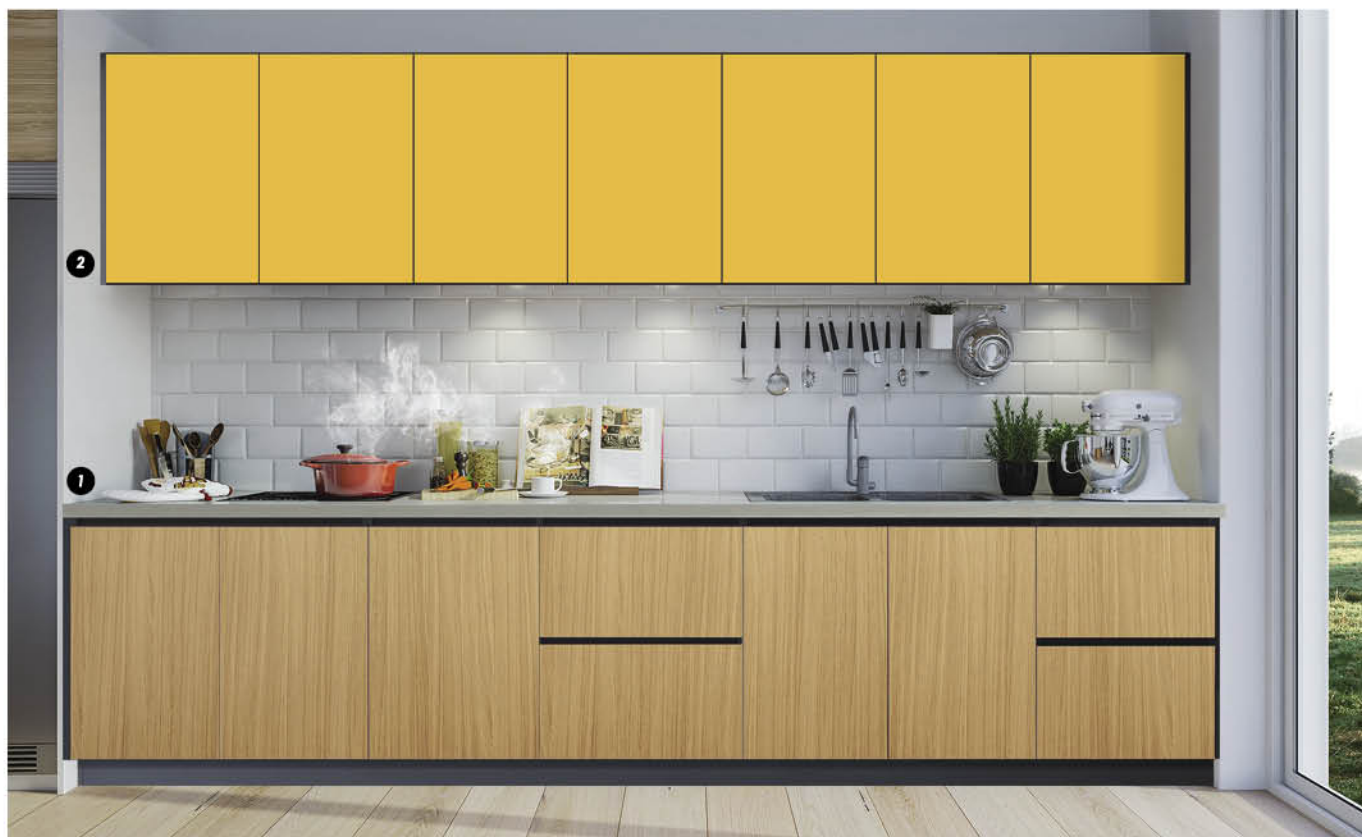

aerolite™ Panel

① AWG 212

② ASD 109