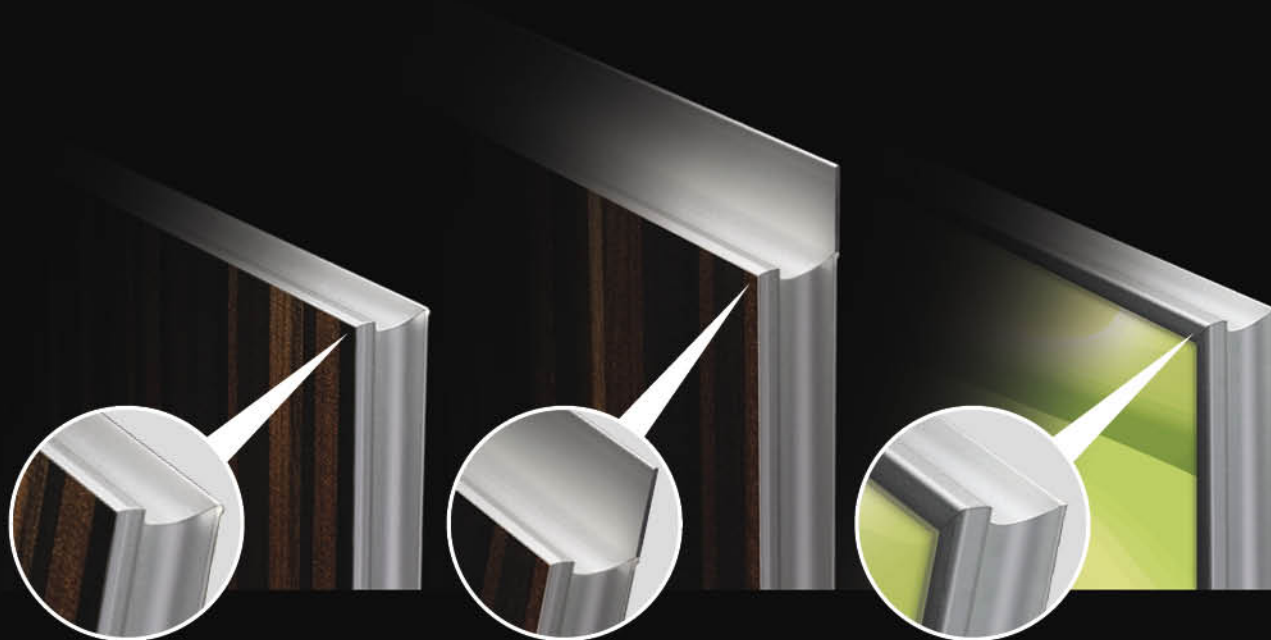

aerolite™

Applicable to 3mm aerolite panel

eco® ART PANEL

Applicable to 2.5mm eco art panel

Types of Cabinet Door

Finger Groove Cabinet Door

Profile **LG***1

Profile **LG***1
(J-shape Handle)

Profile **CG**

Frame Colour

*1 Only available for aerolite panel only.