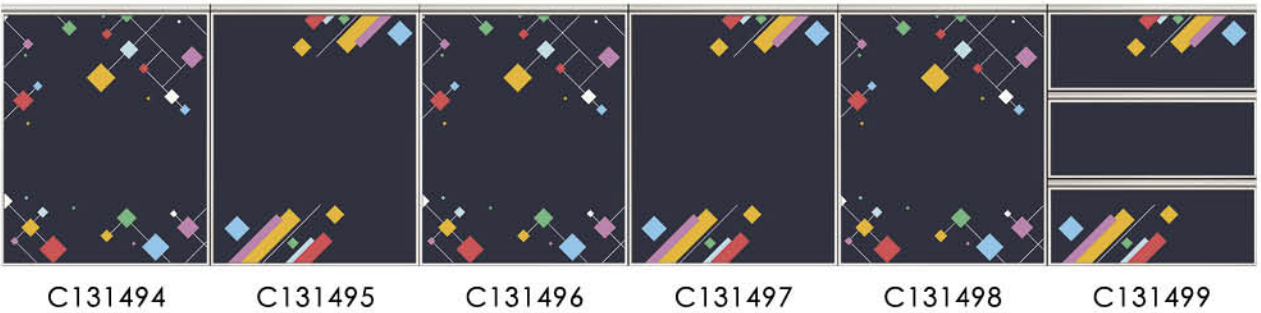

# aerolite™ Panel

① AWG 215

① AWG 218

All pictures shown are for illustration purpose only. Actual product may vary due to product enhancement.

1

2

GRAPHIC: ❶ C131998-C132003    ❷ C132094-C132099

C131500