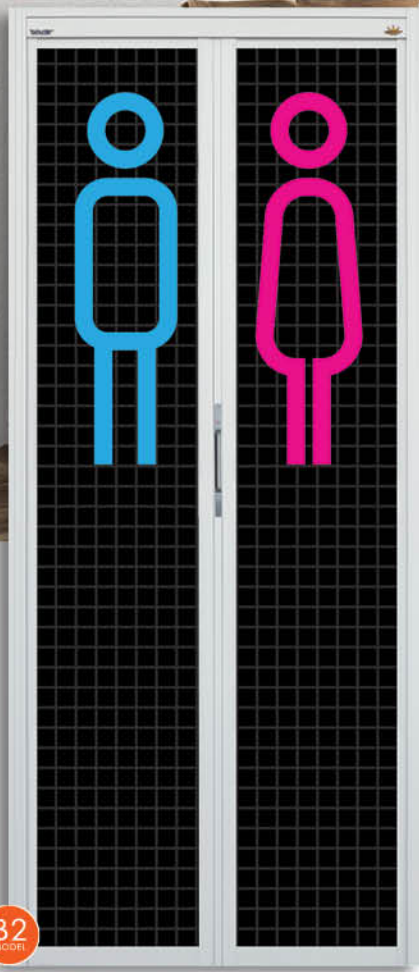

Toilet

B2
MODEL

Door Model Symbol

Bi-2 Door

AM03640

B2
MODEL

AM03641

B2
MODEL