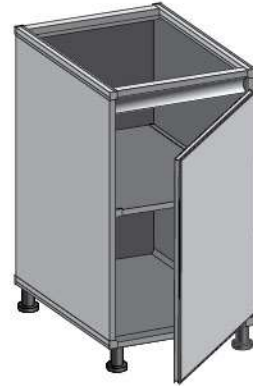

Types of Model

Base Cabinet

- A** Width : Custom Size
- B** Height : 725mm
- C** Bottom Skirting Board (H) : 100mm

1

1 Door
2301D (Full) / 2301C (Semi)

Product Size

Width (W) : (Min) 300 - (Max) 600mm
 Depth (D) : 559mm
 Height (H) : 725mm