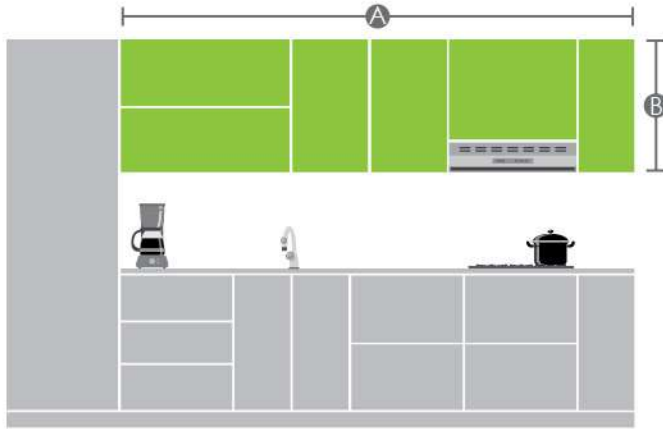

Types of Model Wall Cabinet

A Width : Custom Size

B Height : 715mm