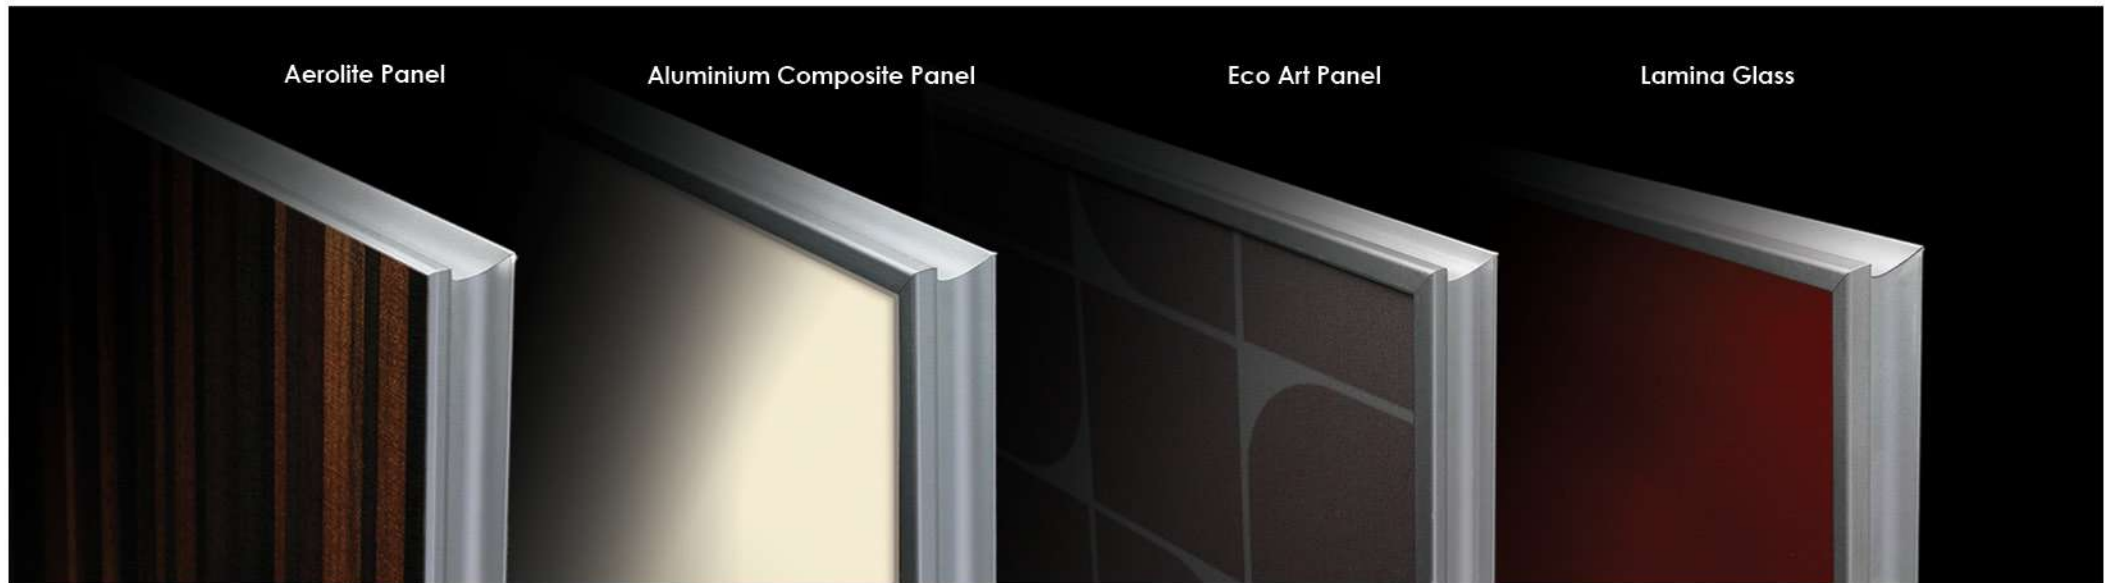

Attractive Door Finishing 精美门板设计 Pilihan Pintu Kabinet Yang Menarik

No matter what your particular design preference, Vitally offers a unrivalled array of infill panel designs that work with every design and theme.

无论您期望以何种方式来展示自己独特的品味，我们各种精美的门板系列绝对能让您感受到与众不同的氛围，打造靓丽温馨的生活气息。

Terdapat pelbagai pilihan corak dan warna pintu kabinet mengikut rekaan dan tema.