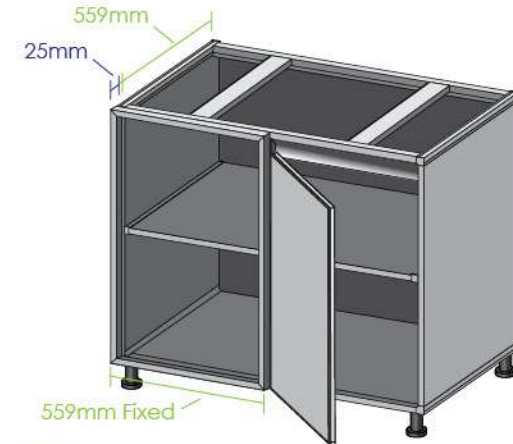

Width (W) : 450 / 600 / 750 / 900mm *1
 Depth (D) : 559mm
 Height (H) : 725mm

9

3 Drawers

2404D (Full) / **2404C** (Semi)

Product Size

Width (W) : 450 / 600 / 750 / 900mm *1
 Depth (D) : 559mm
 Height (H) : 725mm

10

Corner with 1Door (Left)

2901H (Full) / **2901F** (Semi)

Product Size

Width (W) : (Min) 859 - (Max) 1009mm
 Depth (D) : 559mm
 Height (H) : 725mm

11

Corner with 1Door (Right)

2902H (Full) / **2902F** (Semi)