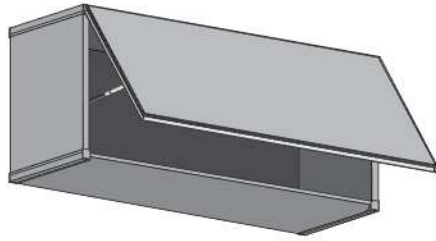

14 **1 Horizontal**

2201D (Full) / **2201C** (Semi)

Product Size

Width (W) : (Min) 600 - (Max) 900mm
Depth (D) : 305mm
Height (H) : 346mm

17 **Corner with 1 Door (Right)**

2902G (Full) / **2902E** (Semi)

Product Size

Width (W) : (Min) 605 - (Max) 755mm
Depth (D) : 305mm
Height (H) : 715mm