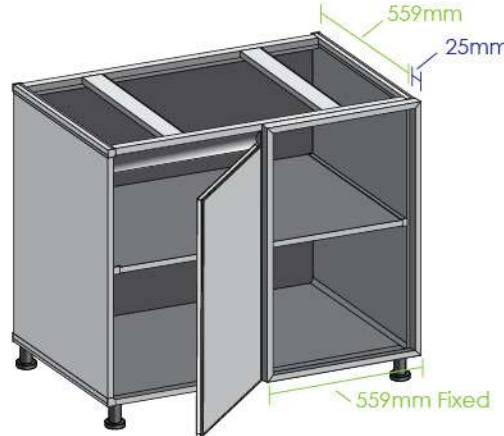

2 Drawers

2402D (Full) / **2402C** (Semi)

Product Size

Width (W) : 450 / 600 / 750 / 900mm *1
 Depth (D) : 559mm
 Height (H) : 725mm

8

2 Drawers

2403D (Full) / **2403C** (Semi)

Product Size

Width (W) : 450 / 600 / 750 / 900mm *1
 Depth (D) : 559mm
 Height (H) : 725mm

9

3 Drawers

2404D (Full) / **2404C** (Semi)

Product Size

Width (W) : 450 / 600 / 750 / 900mm *1
 Depth (D) : 559mm
 Height (H) : 725mm

10

Corner with 1Door (Left)

2901H (Full) / **2901F** (Semi)

Product Size

Width (W) : (Min) 859 - (Max) 1009mm
 Depth (D) : 559mm
 Height (H) : 725mm

11

Corner with 1Door (Right)

2902H (Full) / **2902F** (Semi)