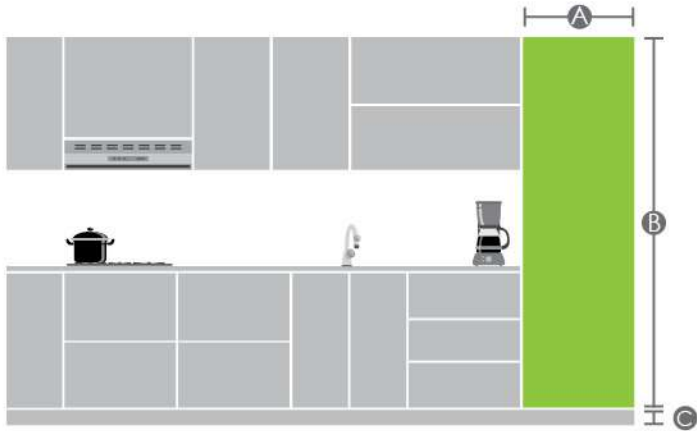

17 **Corner with 1 Door (Right)**

2902G (Full) / **2902E** (Semi)

Product Size

Width (W) : (Min) 605 - (Max) 755mm
 Depth (D) : 305mm
 Height (H) : 715mm

Types of Model Tall Cabinet

- A** Width : Custom Size
- B** Height : 2134mm
- C** Bottom Skirting Board (H) : 100mm