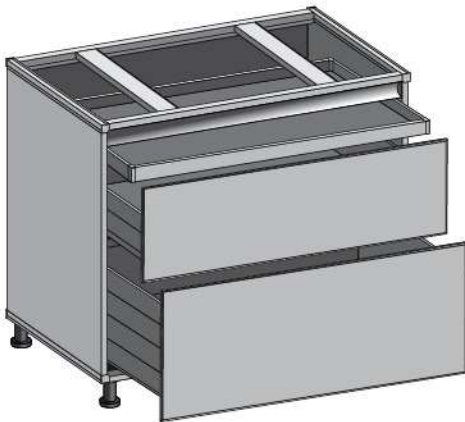

9

3 Drawers

2404D (Full) / **2404C** (Semi)

Product Size

Width (W) : 450 / 600 / 750 / 900mm *1
Depth (D) : 559mm
Height (H) : 725mm