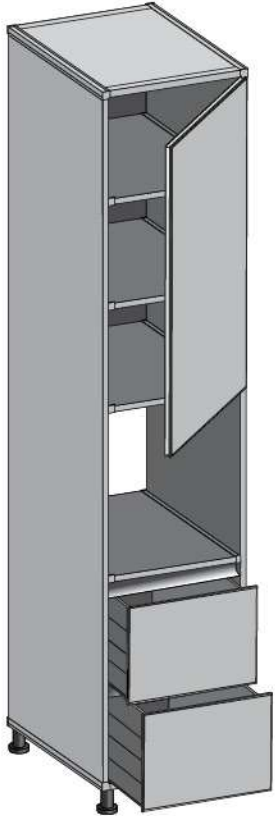

Product Size

Width (W) : (Min) 605 - (Max) 755mm
Depth (D) : 305mm
Height (H) : 715mm

14 **1 Horizontal**

2201D (Full) / **2201C** (Semi)

Product Size

Width (W) : (Min) 600 - (Max) 900mm
 Depth (D) : 305mm
 Height (H) : 346mm

18

5 Shelves

2501D (Full) / **2501C** (Semi)

Product Size

Width (W) : 450 - 600mm *1
 Depth (D) : 559mm
 Height (H) : 2134mm

19

3 Shelves + 3 Drawers

2502D (Full) / **2502C** (Semi)

Product Size

Width (W) : 450 / 600mm *1
 Depth (D) : 559mm
 Height (H) : 2134mm

*1 Please refer to page 24

Drawers Standard Width

This is our standard width of drawers for your quick & convenient selection process.

20

for Oven with 4 Shelves + 2 Drawers

2503D (Full) / 2503C (Semi)

Product Size

Width (W) : 450 / 600mm *1

Depth (D) : 559mm

Height (H) : 2134mm

Model	Standard Width				
	300mm	450mm	600mm	750mm	900mm
3 1 Door + 1 Drawer 2303D (Full) / 2303C (Semi)	●	●	●		
4 2 Doors + 1 Drawer 2304D (Full) / 2304C (Semi)			●	●	●
6 3 Drawers 2401D (Full) / 2401C (Semi)		●	●	●	●
7 2 Drawers 2402D (Full) / 2402C (Semi)		●	●	●	●
8 2 Drawers 2403D (Full) / 2403C (Semi)		●	●	●	●
9 3 Drawers 2404D (Full) / 2404C (Semi)		●	●	●	●
19 3 Shelves + 3 Drawers 2502D (Full) / 2502C (Semi)		●	●		
20 for Oven with 4 Shelves + 2 Drawers 2503D (Full) / 2503C (Semi)		●	●		