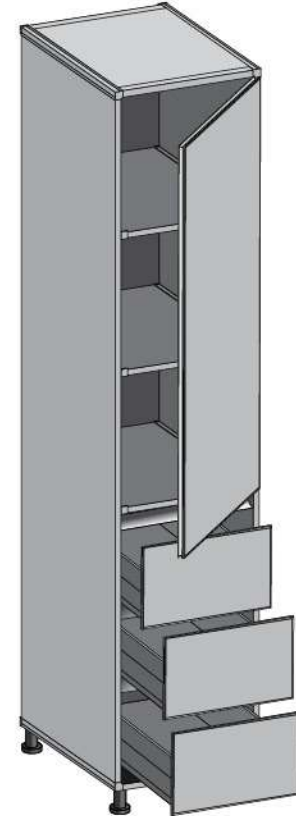

Product Size

Width (W) : (Min) 605 - (Max) 755mm
Depth (D) : 305mm
Height (H) : 715mm

14 **1 Horizontal**

2201D (Full) / **2201C** (Semi)

Product Size

Width (W) : (Min) 600 - (Max) 900mm
 Depth (D) : 305mm
 Height (H) : 346mm

17 **Corner with 1 Door (Right)**

2902G (Full) / **2902E** (Semi)

Product Size

Width (W) : (Min) 605 - (Max) 755mm
 Depth (D) : 305mm
 Height (H) : 715mm

Types of Model Tall Cabinet

- A** Width : Custom Size
- B** Height : 2134mm
- C** Bottom Skirting Board (H) : 100mm

18

5 Shelves

2501D (Full) / **2501C** (Semi)

Product Size

Width (W) : 450 - 600mm *1
 Depth (D) : 559mm
 Height (H) : 2134mm

19

3 Shelves + 3 Drawers

2502D (Full) / **2502C** (Semi)

Product Size

Width (W) : 450 / 600mm *1
 Depth (D) : 559mm
 Height (H) : 2134mm

*1 Please refer to page 24

Drawers Standard Width

This is our standard width of drawers for your quick & convenient selection process.