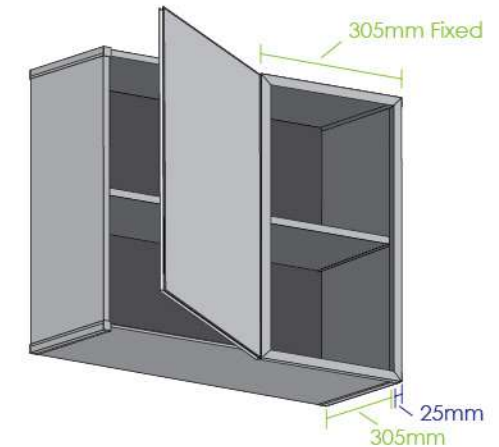

10

Corner with 1Door (Left)

2901H (Full) / **2901F** (Semi)

Product Size

Width (W) : (Min) 859 - (Max) 1009mm
 Depth (D) : 559mm
 Height (H) : 725mm

11

Corner with 1Door (Right)

2902H (Full) / **2902F** (Semi)

Product Size

Width (W) : (Min) 300 - (Max) 600mm
Depth (D) : 305mm
Height (H) : 715mm

13

2 Doors

2102D (Full) / 2102C (Semi)

Product Size

Width (W) : (Min) 600 - (Max) 900mm
Depth (D) : 305mm
Height (H) : 715mm

15

2 Horizontals

2202D (Full) / 2202C (Semi)

Product Size

Width (W) : (Min) 600 - (Max) 900mm
Depth (D) : 305mm
Height (H) : 715mm

16

Corner with 1Door (Left)

2901G (Full) / 2901E (Semi)

Product Size

Width (W) : (Min) 605 - (Max) 755mm
Depth (D) : 305mm
Height (H) : 715mm

14 **1 Horizontal**

2201D (Full) / **2201C** (Semi)

Product Size

Width (W) : (Min) 600 - (Max) 900mm
 Depth (D) : 305mm
 Height (H) : 346mm