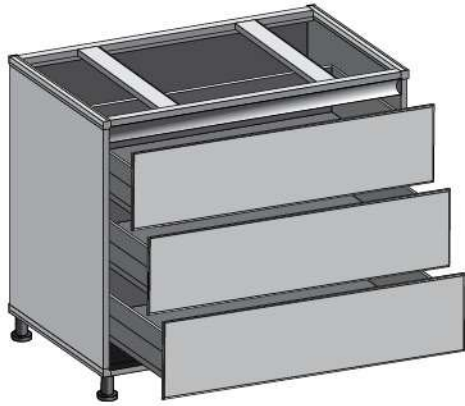

6

3 Drawers

2401D (Full) / **2401C** (Semi)

Product Size

Width (W) : 450 / 600 / 750 / 900mm *1
Depth (D) : 559mm
Height (H) : 725mm