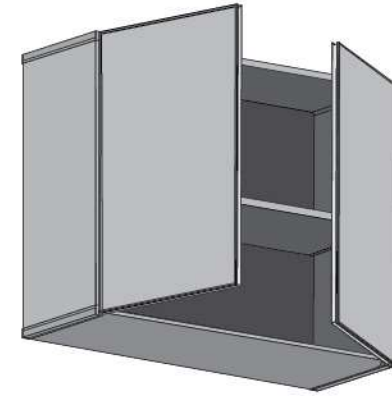

10

Corner with 1Door (Left)

2901H (Full) / **2901F** (Semi)

Product Size

Width (W) : (Min) 859 - (Max) 1009mm
 Depth (D) : 559mm
 Height (H) : 725mm

11

Corner with 1Door (Right)

2902H (Full) / **2902F** (Semi)

Product Size

Width (W) : (Min) 300 - (Max) 600mm
Depth (D) : 305mm
Height (H) : 715mm

13

2 Doors

2102D (Full) / 2102C (Semi)

Product Size

Width (W) : (Min) 600 - (Max) 900mm
Depth (D) : 305mm
Height (H) : 715mm