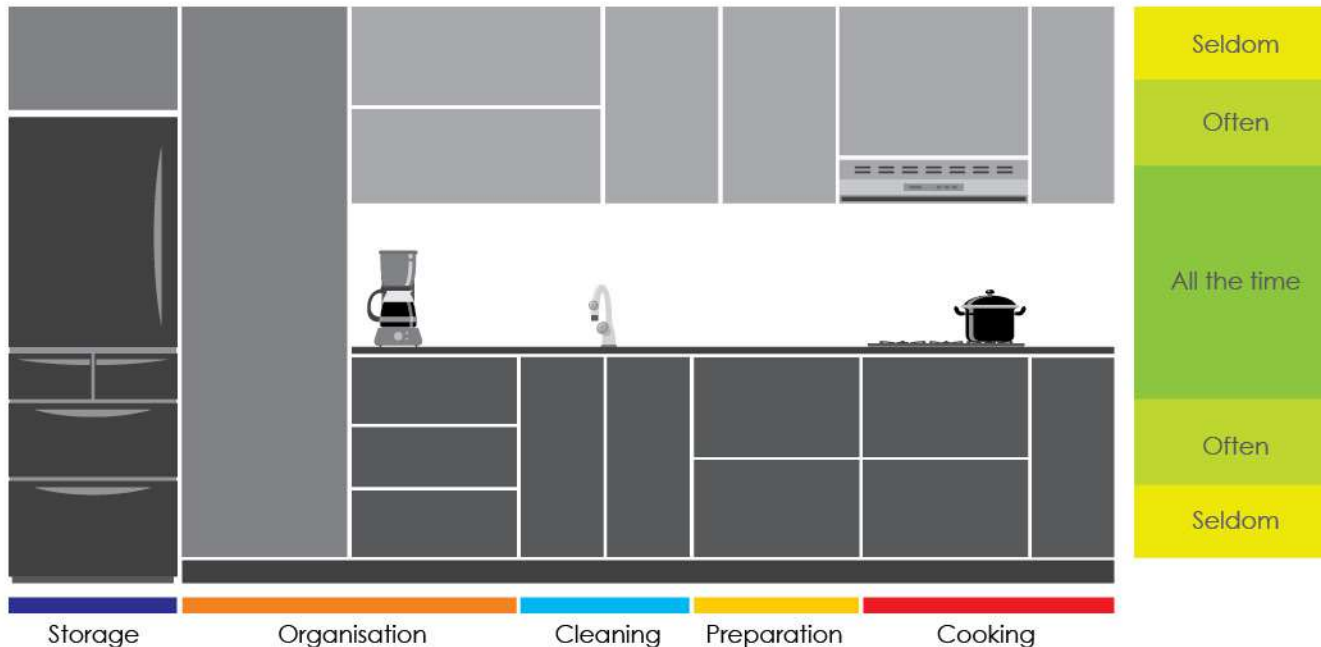

The Work Triangle is an important design concept for an optimal relationship between the sink, refrigerator and primary cooking surface. Although there are endless variations and elaborations for work triangle application, most kitchens fall into one of these models.

I-shaped Kitchen

Parallel Kitchen

L-shaped Kitchen

U-shaped Kitchen

设计您的梦想厨房

动线金三角是厨房的设计核心，根据日常家务操作程序为基础，将水槽，雪柜及灶台呈三角形按照以下几种方式，安排在最适当的位置。

Dapur Idamanmu

Konsep Segitiga Kerja amat penting dalam susun atur dapur. Pembentukan garis tiga zon kerja utama iaitu peti sejuk, sinki dan dapur supaya jarak di antara mereka adalah optimum menentukan efisiensi di dalam dapur.

Designing Your Space with Kitchen Ergonomics in Mind

Having your kitchen and its contents organized in the right way can help your workflow go smoothly. This can be done by dividing the kitchen into zones according to typical tasks and storing the contents at the right level by sorting them into items that you use all the time, often or seldom.