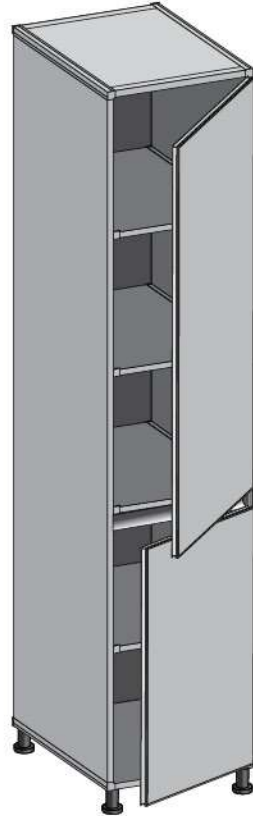

Product Size

Width (W) : (Min) 605 - (Max) 755mm
Depth (D) : 305mm
Height (H) : 715mm

14 **1 Horizontal**

2201D (Full) / **2201C** (Semi)

Product Size

Width (W) : (Min) 600 - (Max) 900mm
 Depth (D) : 305mm
 Height (H) : 346mm

17 **Corner with 1 Door (Right)**

2902G (Full) / **2902E** (Semi)

Product Size

Width (W) : (Min) 605 - (Max) 755mm
 Depth (D) : 305mm
 Height (H) : 715mm

Types of Model Tall Cabinet

- A** Width : Custom Size
- B** Height : 2134mm
- C** Bottom Skirting Board (H) : 100mm

18

5 Shelves

2501D (Full) / **2501C** (Semi)

Product Size

Width (W) : 450 - 600mm *1
 Depth (D) : 559mm
 Height (H) : 2134mm

19

3 Shelves + 3 Drawers

2502D (Full) / **2502C** (Semi)

Product Size

Width (W) : 450 / 600mm *1
 Depth (D) : 559mm
 Height (H) : 2134mm

*1 Please refer to page 24

Drawers Standard Width

This is our standard width of drawers for your quick & convenient selection process.