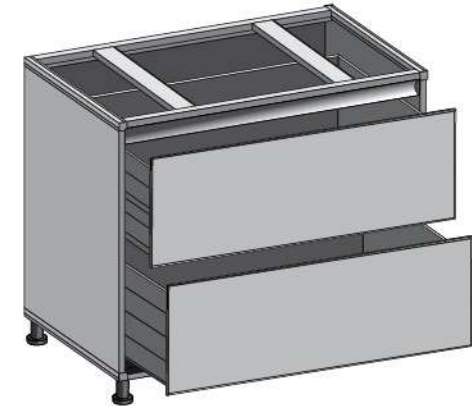

8

2 Drawers

2403D (Full) / **2403C** (Semi)

Product Size

Width (W) : 450 / 600 / 750 / 900mm *1
Depth (D) : 559mm
Height (H) : 725mm