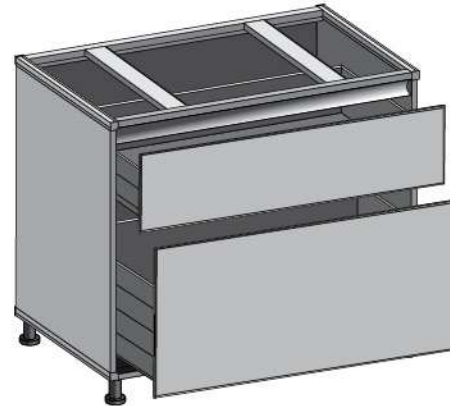

7

2 Drawers

2402D (Full) / **2402C** (Semi)

Product Size

Width (W) : 450 / 600 / 750 / 900mm *1
Depth (D) : 559mm
Height (H) : 725mm