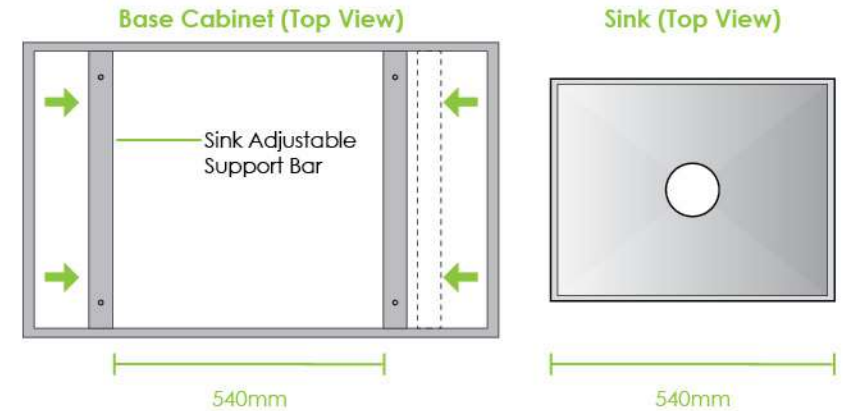

Example 02

Wall Cabinet Corner with 1 Doors (Right)

2902G (Full) / 2902E (Semi)

Fixed Size 305mm Custom Width (Min)605mm - (Max)755mm

User-friendly

Sink Adjustable Support Bars 可调节水槽支撑杆

Bar Sokongan Boleh Laras

The Sink Adjustable Support Bars provides the perfect way to complete your sink installation. The support bars are easily being adjusted to the required position to give balanced support to the sink and additional strength to the countertop.