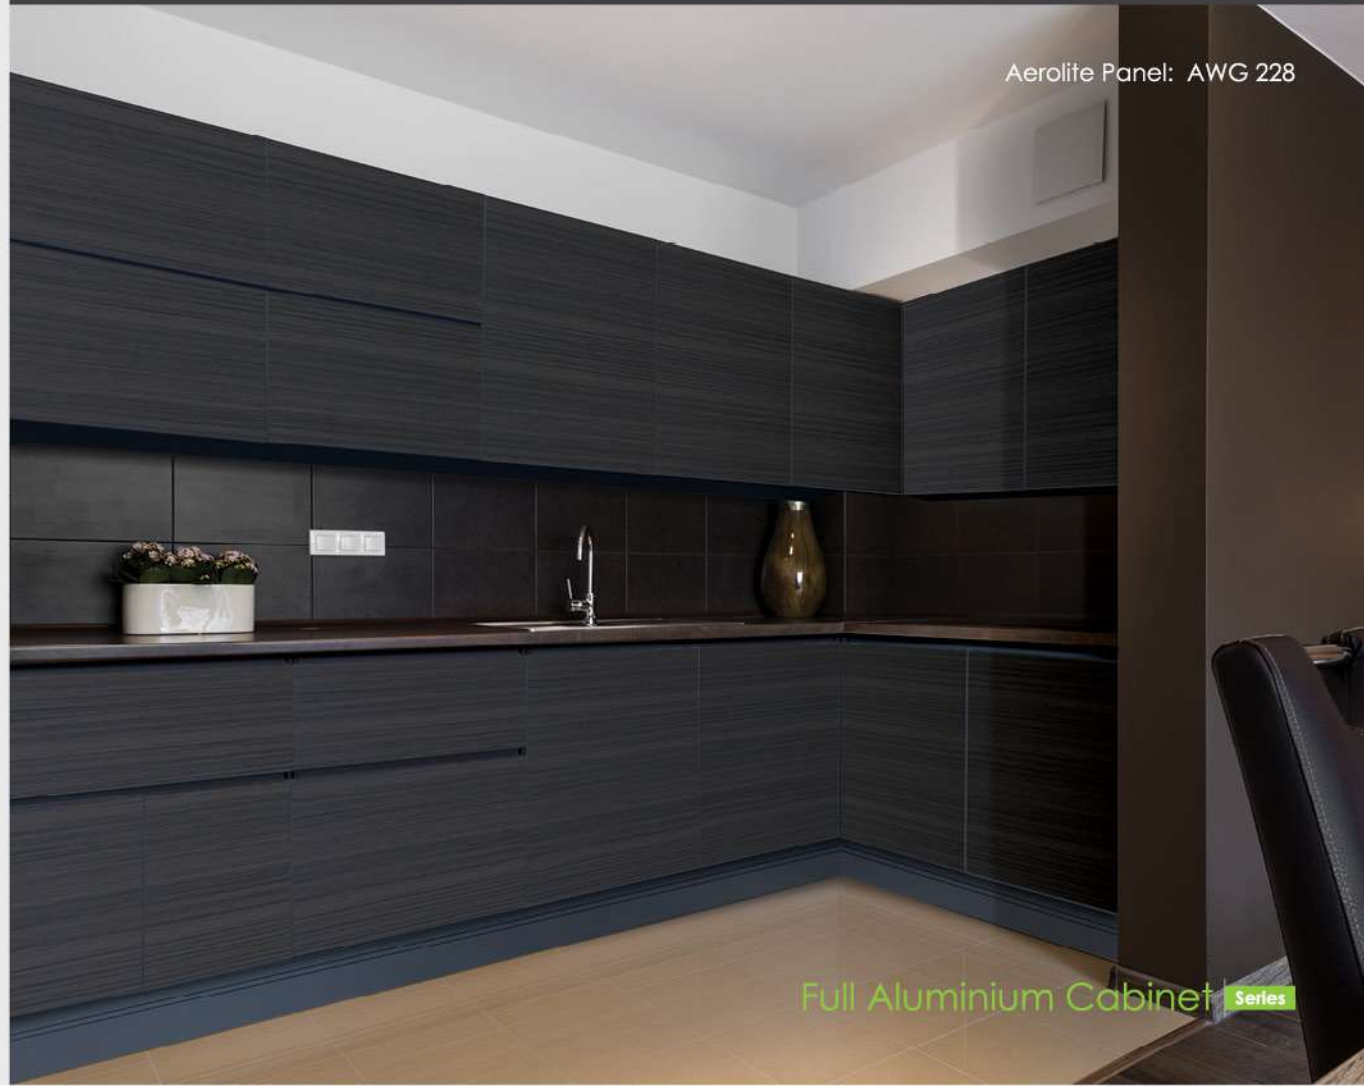

Ciri bentuk, tatarajah, corak dan/atau hiasan yang digunakan pada produk-produk yang dinyatakan dalam katalog ini telah, di mana ia dibenarkan, dilindungi oleh reka bentuk perindustrian berdaftar di Malaysia oleh Vitally Sdn. Bhd. atau pihak-pihak yang berkaitan dengannya.

Kesemua bahan, termasuk teks, imej, logo, reka bentuk, grafik, gambar dan bahan-bahan lain yang terkandung di mana-mana bahagian katalog ini merupakan harta yang dimiliki oleh atau dilesenkan oleh Vitally Sdn. Bhd. atau pihak-pihak yang berkaitan dengannya dan telah dilindungi oleh hakcipta atau undang-undang harta intelek yang lain di seluruh dunia dan kesemua hak tersebut adalah terpelihara. Kandungan katalog ini, dan katalog ini secara keseluruhannya, tidak boleh diimbas, dikeluarkan semula, diubahsuai, disadur, disesuaikan, diterbitkan, atau diedarkan, sama ada secara keseluruhannya atau sebahagiannya, tanpa keizinan terdahulu secara bertulis dari Vitally Sdn. Bhd. atau pihak-pihak yang berkaitan dengannya.

Vitally Sdn. Bhd. atau pihak-pihak yang berkaitan dengannya memandang serius terhadap perkara-perkara berhubung dengan hak-hak harta inteleknya dan akan mengambil tindakan yang bersesuaian bagi melindungi dan menguatkuasa hak-hak tersebut ke atas pihak ketiga yang didapati melanggar hak-hak tersebut.

Full Aluminium Cabinet

Series

& Semi Aluminium Cabinet

Series

Aerolite Panel: AWG 228

Full Aluminium Cabinet Series