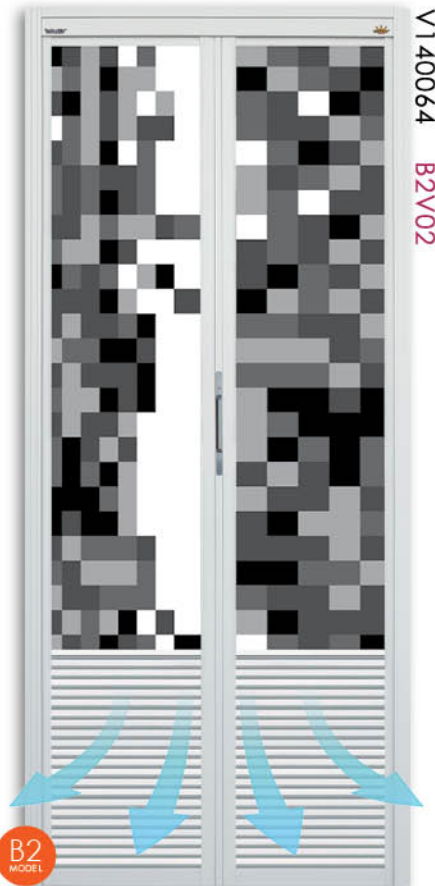

M1 40060

M1 40062

All pictures shown are for illustration purpose only. Actual product may vary due to product enhancement.

GRAPHIC: V140071

LOUVER DESIGN

Special louver design provide Great Ventilation allowing air to flow through.