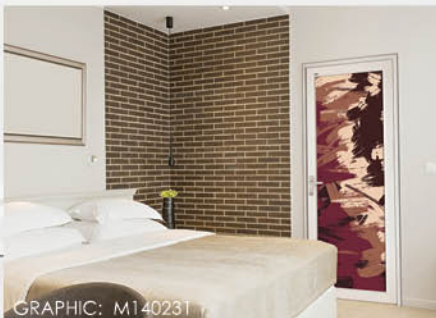

3

**Bi FOLD DOOR
(B2)
SERIES**
LOUVER DESIGN

Panel **ecobonz***
Zone BATHROOM
& STORE ROOM

GRAPHIC: E140353

4

**SLIDING DOOR
SERIES**

Panel **ecopoly* OR ecoscreen***
Zone SEPARATOR FOR KITCHEN
& LIVING ROOM