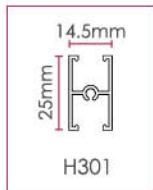

H-bar Profile

- Classic & elegant
- For snug embedding
- Aluminium material

Lattice Model: SWC01

SWC01

SWC02

L131298 SWC03

L131299 SWC01

L131300 SWC02