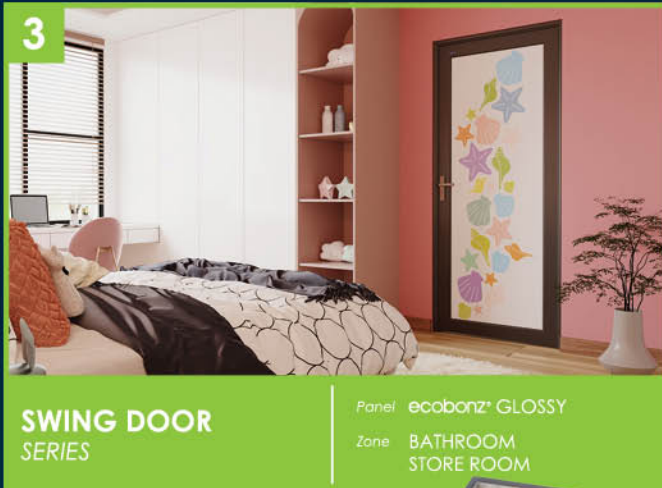

SWING DOOR
SERIES

Panel ecobonz* GLOSSY

Zone BATHROOM
STORE ROOM