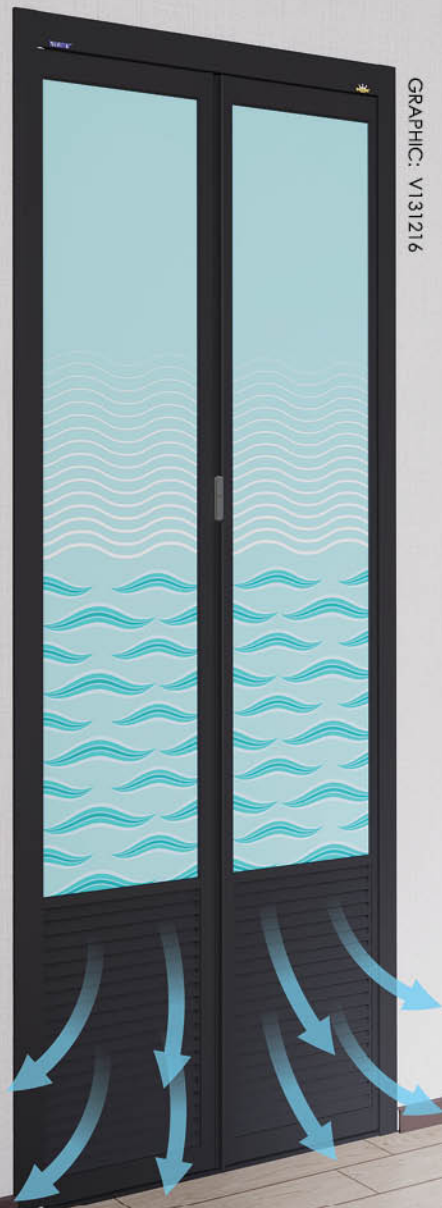

V131225 B2V02

V131226 B2V02

V131223 B2V02

All pictures shown are for illustration purpose only. Actual product may vary due to product enhancement.

All pictures shown are for illustration purpose only. Actual product may vary due to product enhancement.

Our unique
louver design
provide
**GREAT
VENTILATION**
allowing air to flow through

Remove Odor

Reduce Humidity

Best for Storeroom & Bathroom

GRAPHIC: V131216

Bi-Fold Door (B2)
Louver Design + Ecobonz

S W I N G