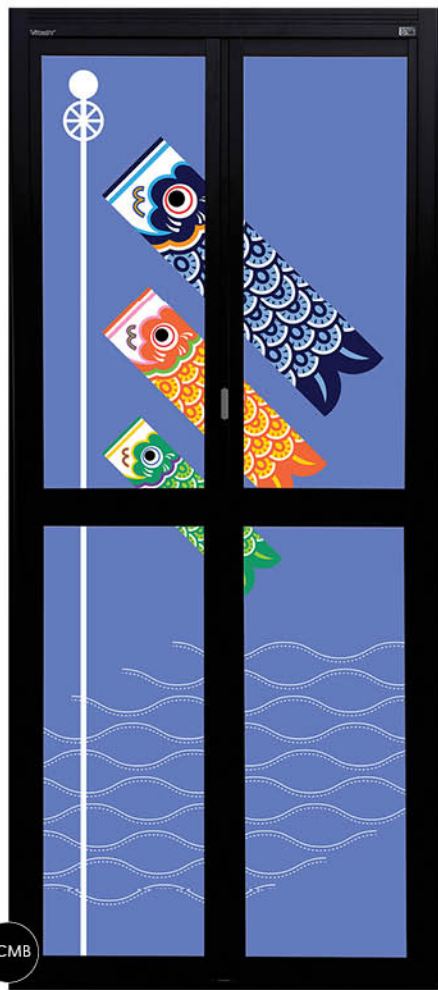

PCMB

Long
Lasting
Colour

**Improved
High-quality
Printing**

By precise control of variable ink droplet sizes, smooth high resolution is created greatly reducing the grainy appearance.

**High Definition
on Printhead
Technology**