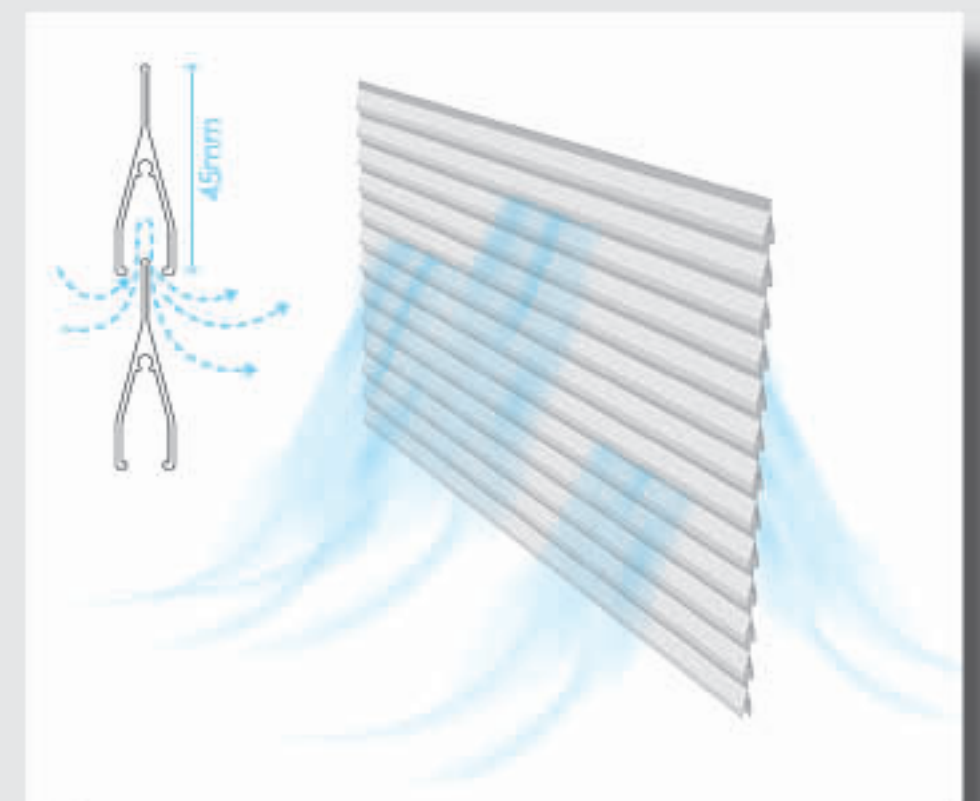

# VENTILATION allowing air to flow through.

**SWING DOOR**  
Louver Model: SWV02 (1/4)

Remove Odor

Reduce Humidity

Best for Storeroom & Bathroom

M121184

M121185

M121186