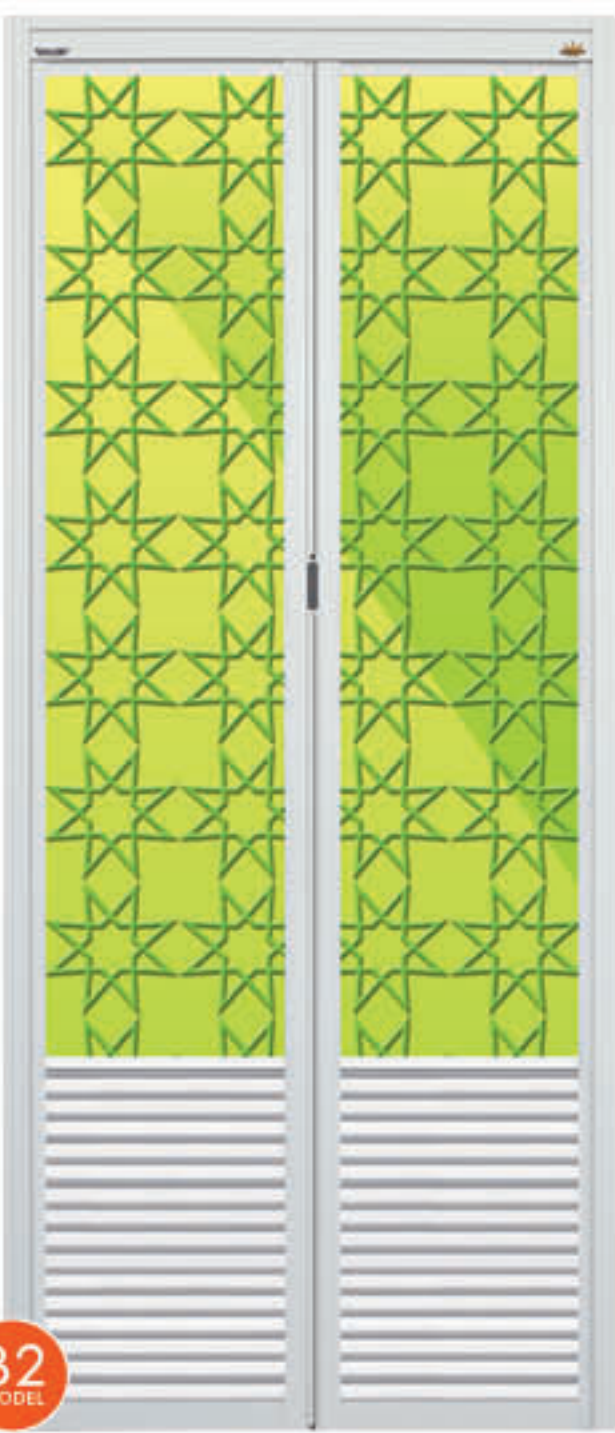

B2 MODEL

L121179 B2V02