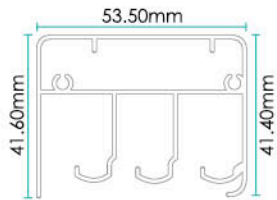

100 SERIES SHOWER ENCLOSURE

FRAME PROFILE

Top Track

Vertical Frame

Bottom Track

Assembly Corner

Door Handle

TOWEL HANGER