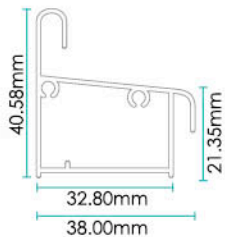

100 SERIES SHOWER ENCLOSURE

FRAME PROFILE

Top Track

Vertical Frame

Bottom Track

Assembly Corner

Door Handle

TOWEL HANGER

- Convenient and handy.
- Only available for 111A / 113A / 115A / 121A/ 143A / 145A / 147A (Please refer to page 09.)

D.I.Y NUT FOR EASY INSTALLATION

- Hassle-free installation.
- Adjustable U-Channel ensures high stability.
- Better state-of-the-art design.
- Hidden screw holes with rubber cover for a more attractive outer frame appearance.
- Less usage of silicon material.