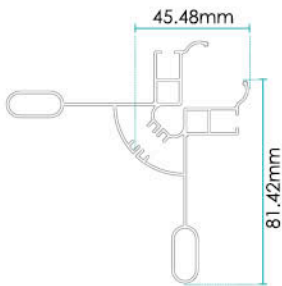

100 SERIES SHOWER ENCLOSURE

FRAME PROFILE

Top Track

Vertical Frame

Bottom Track

Assembly Corner

Door Handle

TOWEL HANGER

Screw Clockwise

Screw Counter Clockwise

7/16"

RUBBER COVER
(To cover the hole.)

FRAME
COLOUR

Powder Coating White

CHOOSE THE PERFECT SHOWER ENCLOSURE

110A