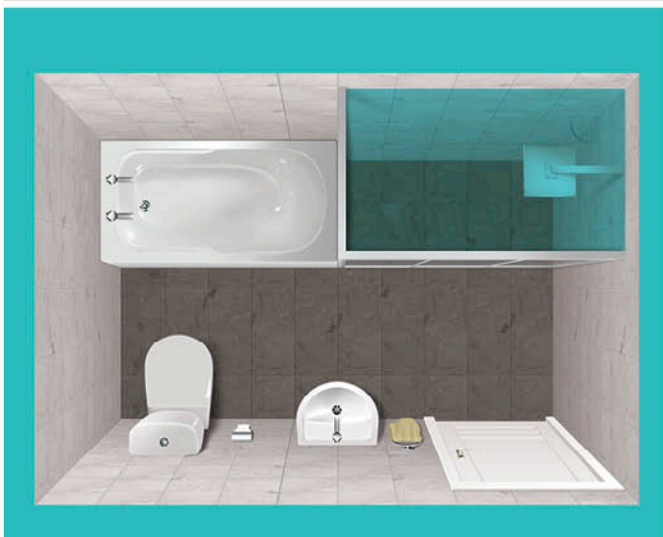

FOR YOUR BATHROOM.

130A BI-FOLDING SERIES

- The door open inwards and fold into each other ensuring the most compact of shower units.
- Help to take advantage of good space planning and create spacious appearance.
- Offers a contemporary and stylish shower solution.

140A CONVENTIONAL SERIES (L-shaped)

- Perfect when bathroom space is at a premium.
- Bring about a new sense of apparent beauty to the refreshing shower each day.
- You are sure to find something to suit your lifestyles and taste.