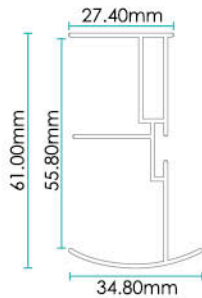

100 SERIES SHOWER ENCLOSURE

FRAME PROFILE

Top Track

Vertical Frame

Bottom Track

Assembly Corner

Door Handle

TOWEL HANGER

Screw Clockwise

Screw Counter Clockwise

7/16"

RUBBER COVER
(To cover the hole.)

FRAME
COLOUR

Powder Coating White

CHOOSE THE PERFECT SHOWER ENCLOSURE

110A