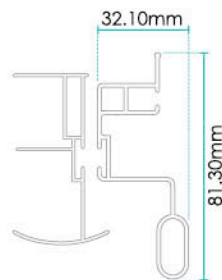

100 SERIES SHOWER ENCLOSURE

FRAME PROFILE

Top Track

Vertical Frame

Bottom Track

Assembly Corner

Door Handle

TOWEL HANGER

- Convenient and handy.
- Only available for 111A / 113A / 115A / 121A/ 143A / 145A / 147A (Please refer to page 09.)

D.I.Y NUT FOR EASY INSTALLATION

- Hassle-free installation.
- Adjustable U-Channel ensures high stability.
- Better state-of-the-art design.
- Hidden screw holes with rubber cover for a more attractive outer frame appearance.
- Less usage of silicon material.

Screw Clockwise

Screw Counter Clockwise

7/16"

RUBBER COVER
(To cover the hole.)

FRAME
COLOUR

Powder Coating White

CHOOSE THE PERFECT SHOWER ENCLOSURE

110A