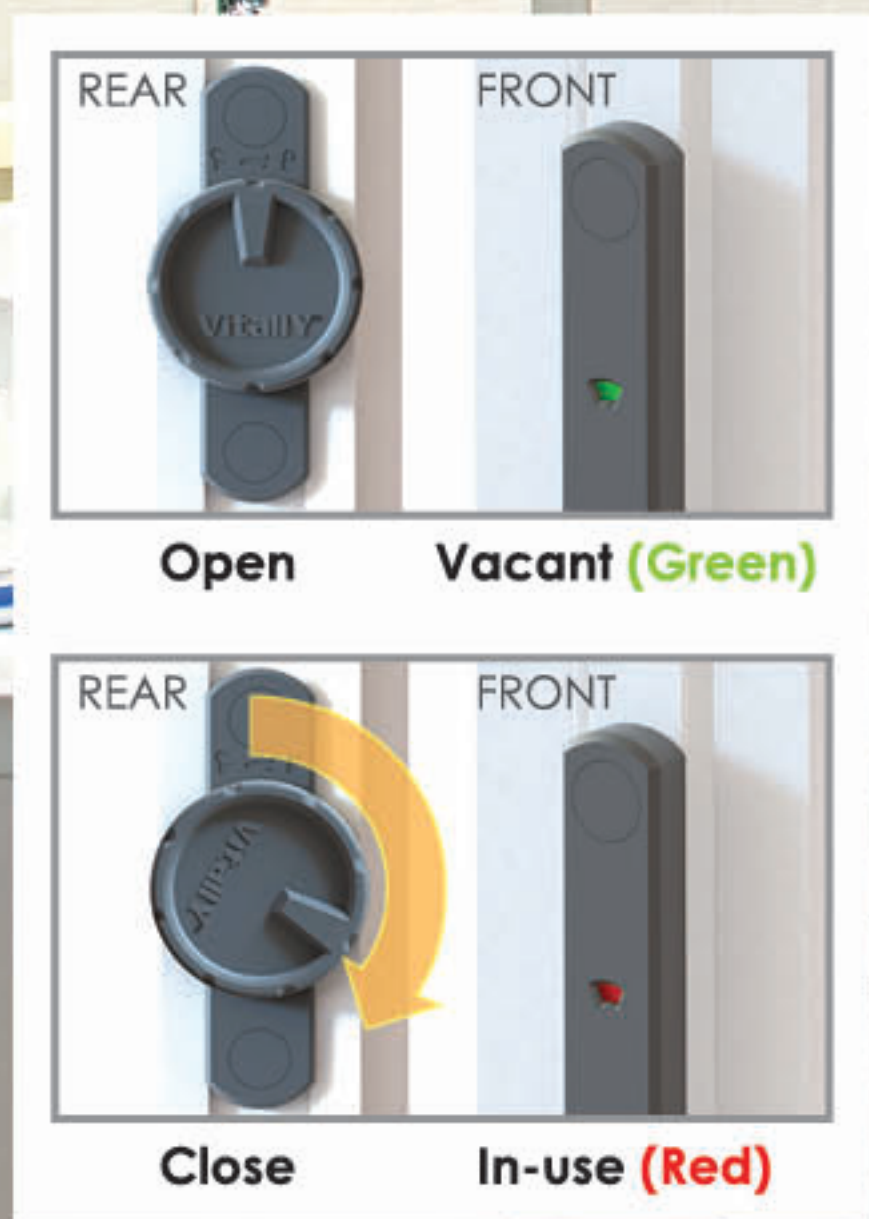

PATENT PROTECTED

ERGONOMICALLY DESIGNED

CLEAR IDENTIFICATION

OCCUPANCY INDICATOR

UV flatbed printer

Improved High-quality Printing

By precise control of variable ink droplet sizes, smooth high resolution is created greatly reducing the grainy appearance.