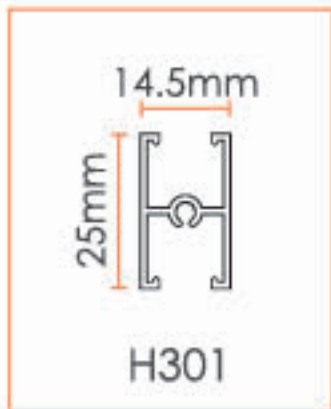

M112292

M112293

LATTICE *Design*

Provide both decorative and functional aspects to create a fabulous effect.

H-bar Profile

- Classic & elegant
- For snug embedding
- Aluminium material

L112294

SWC01