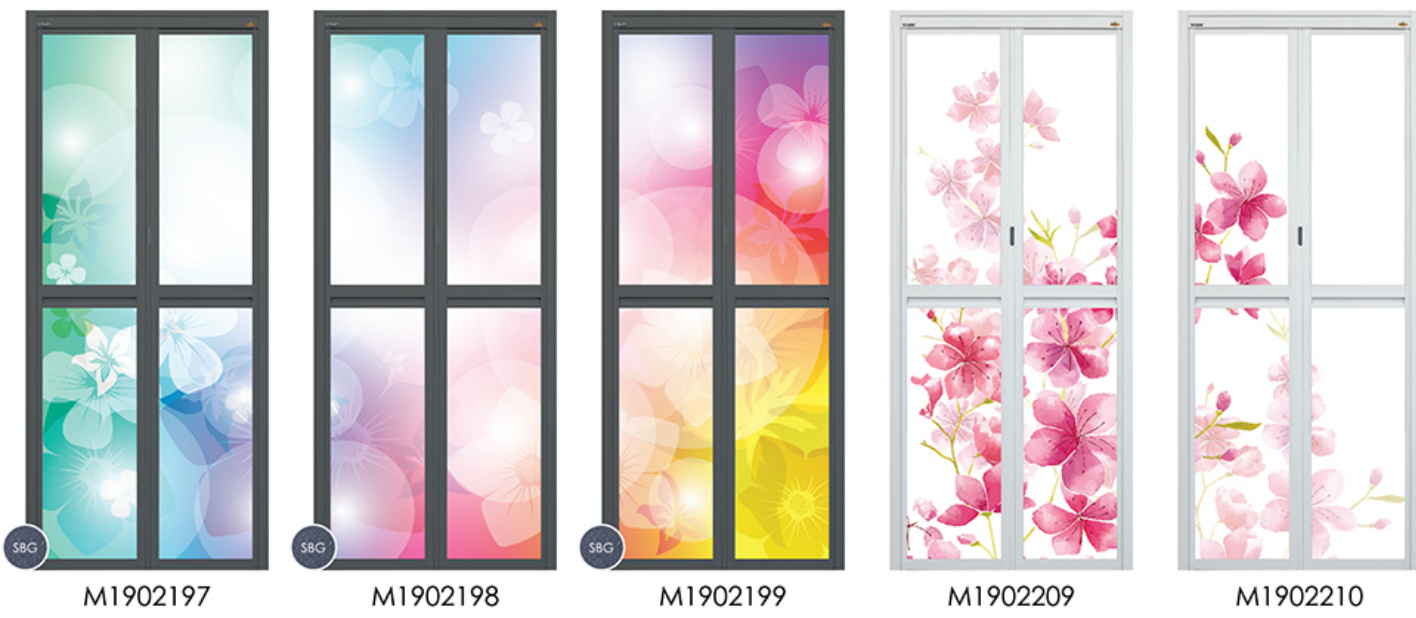

© 2019 Vitally Sdn. Bhd. ("Vitally"). All Rights Reserved. No part of this publication may be reproduced in any form, stored in a retrieval system or transmitted in any form by any means without the prior written permission of Vitally Sdn. Bhd. except as permitted by copyright law.

All product images shown are for illustration purposes. Actual product may vary due to product enhancement. We reserve the right, at any time in our sole discretion, to alter or discontinue any product without prior notice. Terms and conditions apply.

Proudly designed and published by Vitally Sdn. Bhd. [840870-K]

White Symbol
Consolidated Design Symbol
Glow Symbol
Sandblast Grey
Powder Coating Matt Black