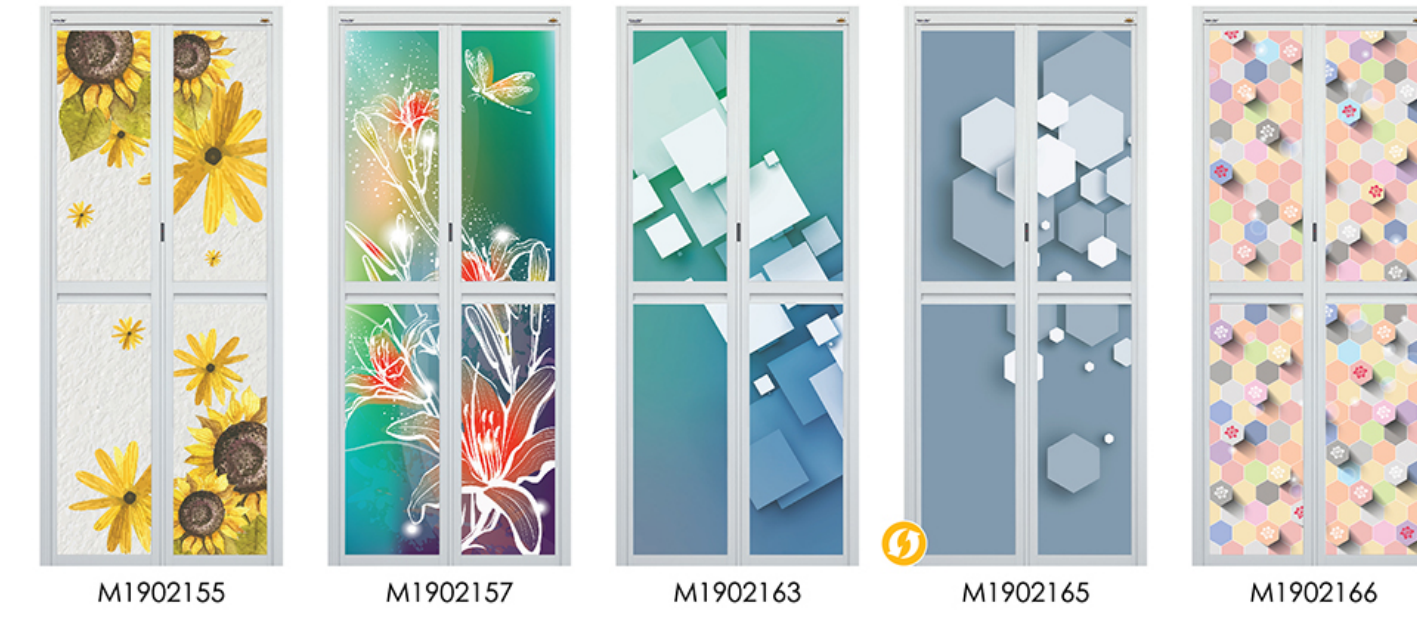

© 2019 Vitally Sdn. Bhd. ("Vitally"). All Rights Reserved. No part of this publication may be reproduced in any form, stored in a retrieval system or transmitted in any form by any means without the prior written permission of Vitally Sdn. Bhd. except as permitted by copyright law.

All product images shown are for illustration purposes. Actual product may vary due to product enhancement. We reserve the right, at any time in our sole discretion, to alter or discontinue any product without prior notice. Terms and conditions apply.

Proudly designed and published by Vitally Sdn. Bhd. [840870-K]

White Symbol
Consolidated Design Symbol
Glow Symbol
Sandblast Grey
Powder Coating Matt Black