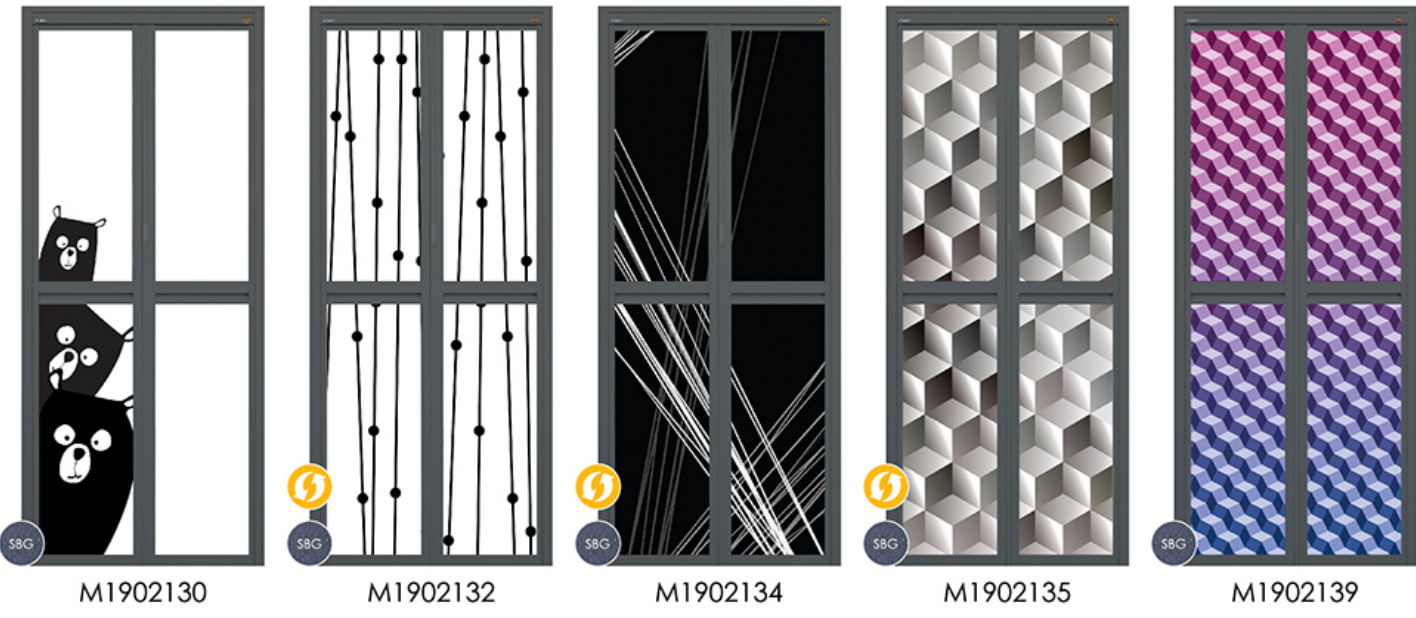

© 2019 Vitally Sdn. Bhd. ("Vitally"). All Rights Reserved. No part of this publication may be reproduced in any form, stored in a retrieval system or transmitted in any form by any means without the prior written permission of Vitally Sdn. Bhd. except as permitted by copyright law.

All product images shown are for illustration purposes. Actual product may vary due to product enhancement. We reserve the right, at any time in our sole discretion, to alter or discontinue any product without prior notice. Terms and conditions apply.

Proudly designed and published by Vitally Sdn. Bhd. [840870-K]

White Symbol
Consolidated Design Symbol
Glow Symbol
Sandblast Grey
Powder Coating Matt Black