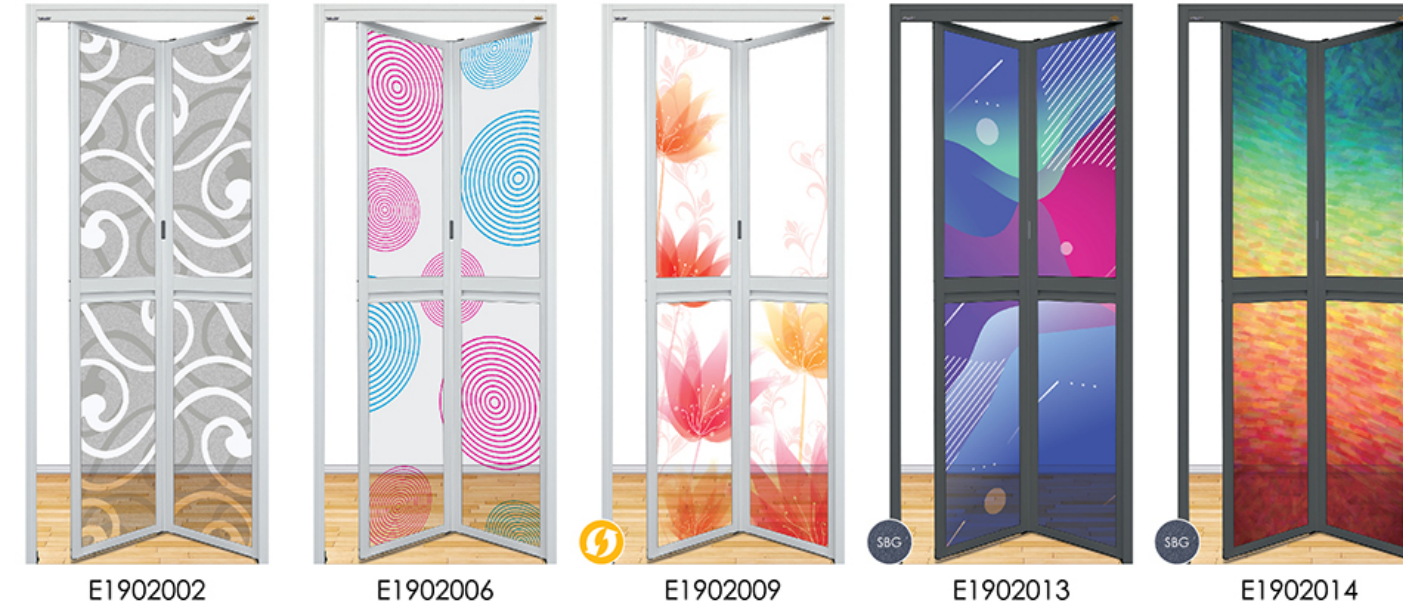

E1902002 E1902006 E1902009 E1902013 E1902014

ecopoly®