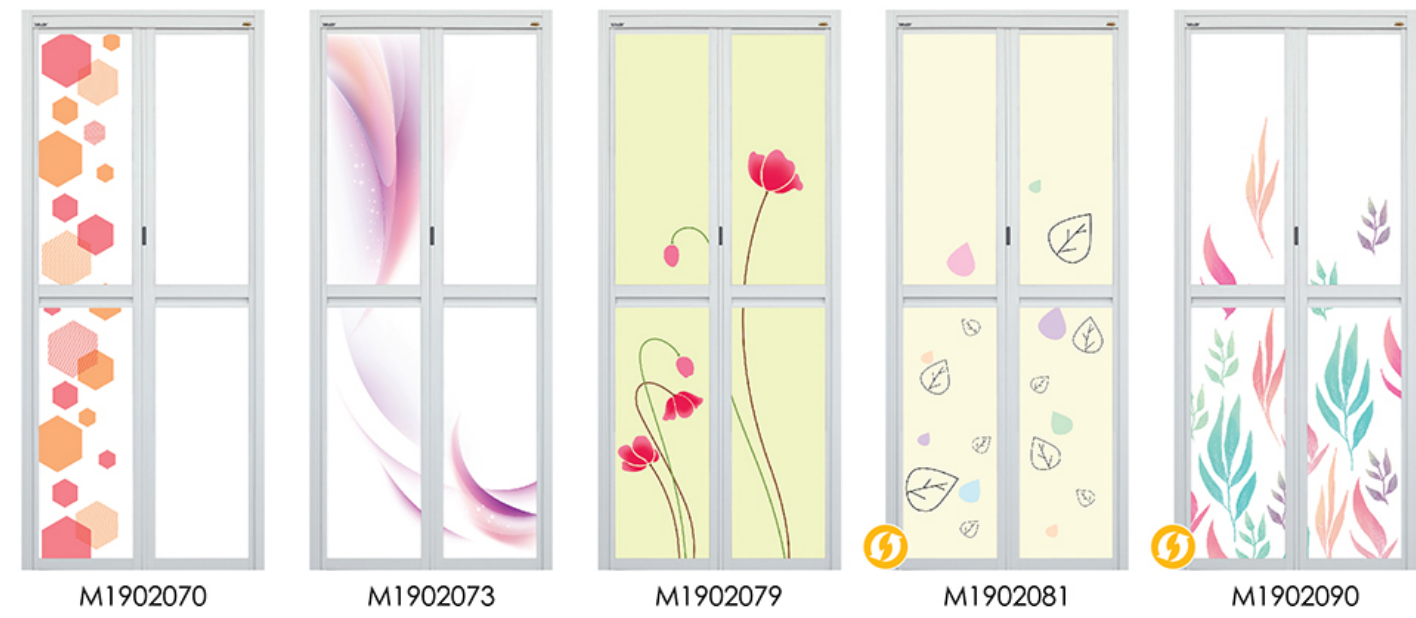

© 2019 Vitally Sdn. Bhd. ("Vitally"). All Rights Reserved. No part of this publication may be reproduced in any form, stored in a retrieval system or transmitted in any form by any means without the prior written permission of Vitally Sdn. Bhd. except as permitted by copyright law.

All product images shown are for illustration purposes. Actual product may vary due to product enhancement. We reserve the right, at any time in our sole discretion, to alter or discontinue any product without prior notice. Terms and conditions apply.

Proudly designed and published by Vitally Sdn. Bhd. [840870-K]

White Symbol
Consolidated Design Symbol
Glow Symbol
Sandblast Grey
Powder Coating Matt Black