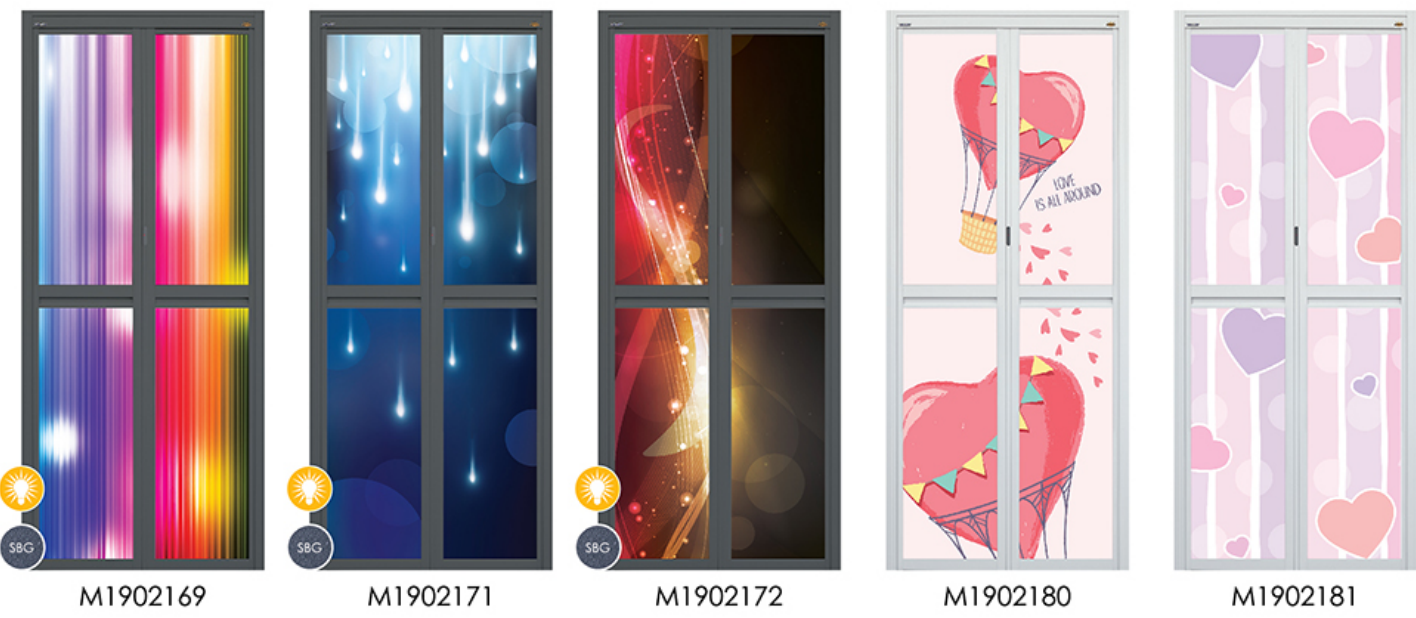

© 2019 Vitally Sdn. Bhd. ("Vitally"). All Rights Reserved. No part of this publication may be reproduced in any form, stored in a retrieval system or transmitted in any form by any means without the prior written permission of Vitally Sdn. Bhd. except as permitted by copyright law.

All product images shown are for illustration purposes. Actual product may vary due to product enhancement. We reserve the right, at any time in our sole discretion, to alter or discontinue any product without prior notice. Terms and conditions apply.

Proudly designed and published by Vitally Sdn. Bhd. [840870-K]

White Symbol
Consolidated Design Symbol
Glow Symbol
Sandblast Grey
Powder Coating Matt Black