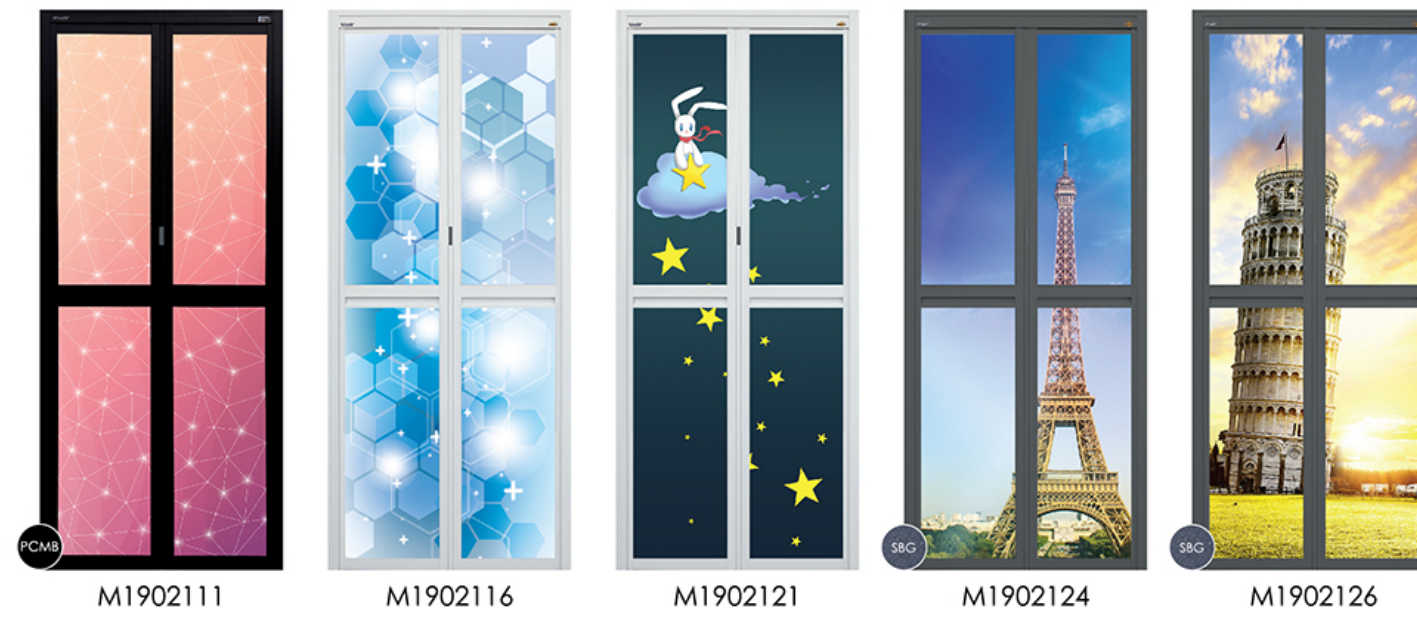

© 2019 Vitally Sdn. Bhd. ("Vitally"). All Rights Reserved. No part of this publication may be reproduced in any form, stored in a retrieval system or transmitted in any form by any means without the prior written permission of Vitally Sdn. Bhd. except as permitted by copyright law.

All product images shown are for illustration purposes. Actual product may vary due to product enhancement. We reserve the right, at any time in our sole discretion, to alter or discontinue any product without prior notice. Terms and conditions apply.

Proudly designed and published by Vitally Sdn. Bhd. [840870-K]

White Symbol
Consolidated Design Symbol
Glow Symbol
Sandblast Grey
Powder Coating Matt Black