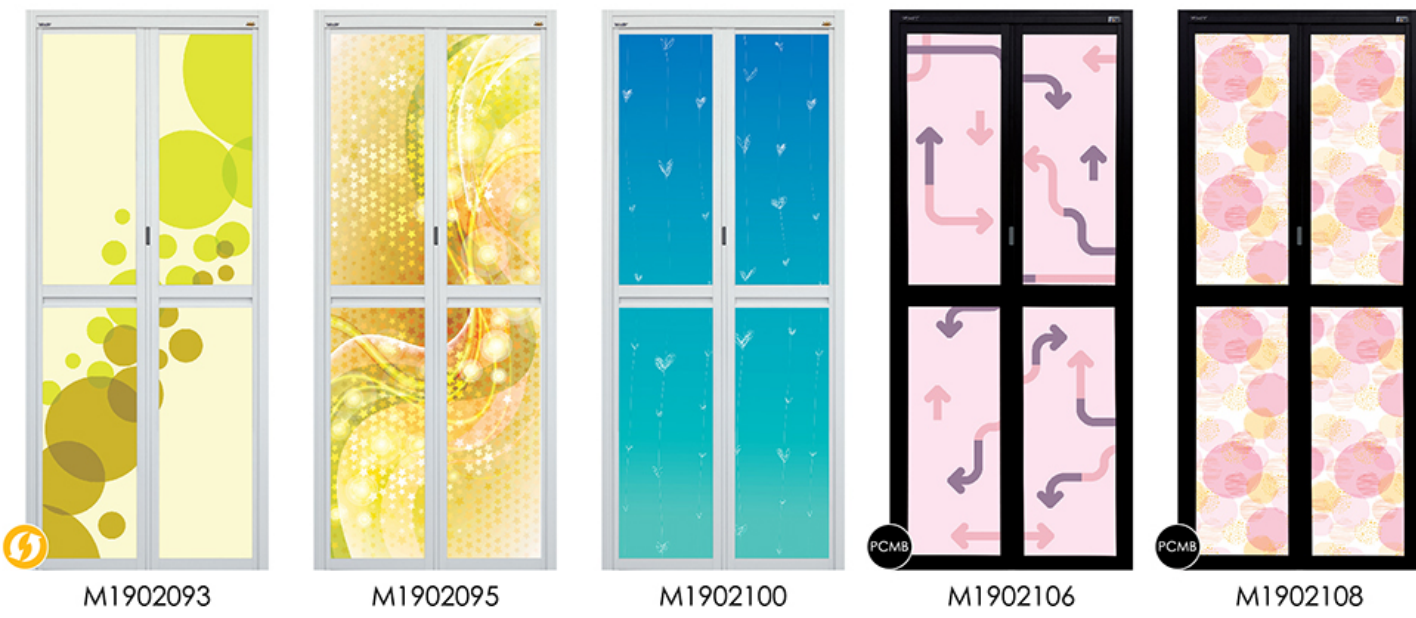

© 2019 Vitally Sdn. Bhd. ("Vitally"). All Rights Reserved. No part of this publication may be reproduced in any form, stored in a retrieval system or transmitted in any form by any means without the prior written permission of Vitally Sdn. Bhd. except as permitted by copyright law.

All product images shown are for illustration purposes. Actual product may vary due to product enhancement. We reserve the right, at any time in our sole discretion, to alter or discontinue any product without prior notice. Terms and conditions apply.

Proudly designed and published by Vitally Sdn. Bhd. [840870-K]

White Symbol
Consolidated Design Symbol
Glow Symbol
Sandblast Grey
Powder Coating Matt Black