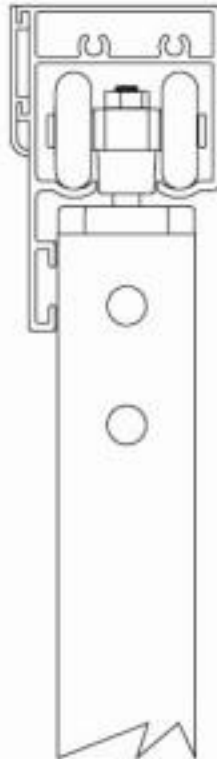

QUALITY WHERE YOU NEED IT. EVERYDAY.

STYLISH and ROBUST

**NEW ITEM**

**HEAVY DUTY and SMOOTH**

Side View

**Heavy Duty**

The suspended roller is the heart of the Bi-Fold King. This special designed roller is assembled by direct plastic injection moulding technique, making it durable for long term usage. This extra tough roller that can withstand **20kg** ensures smooth and silent sliding for years to come.