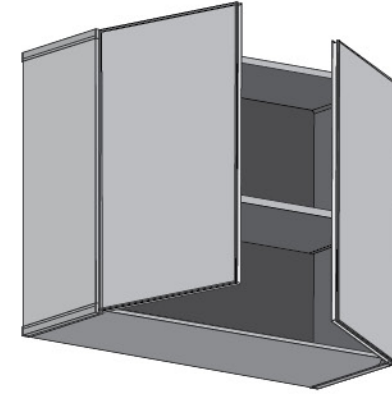

13

2 Doors

2102D (Full) / 2102C (Semi)

Product Size

Width (W) : (Min) 600 - (Max) 900mm
Depth (D) : 305mm
Height (H) : 715mm