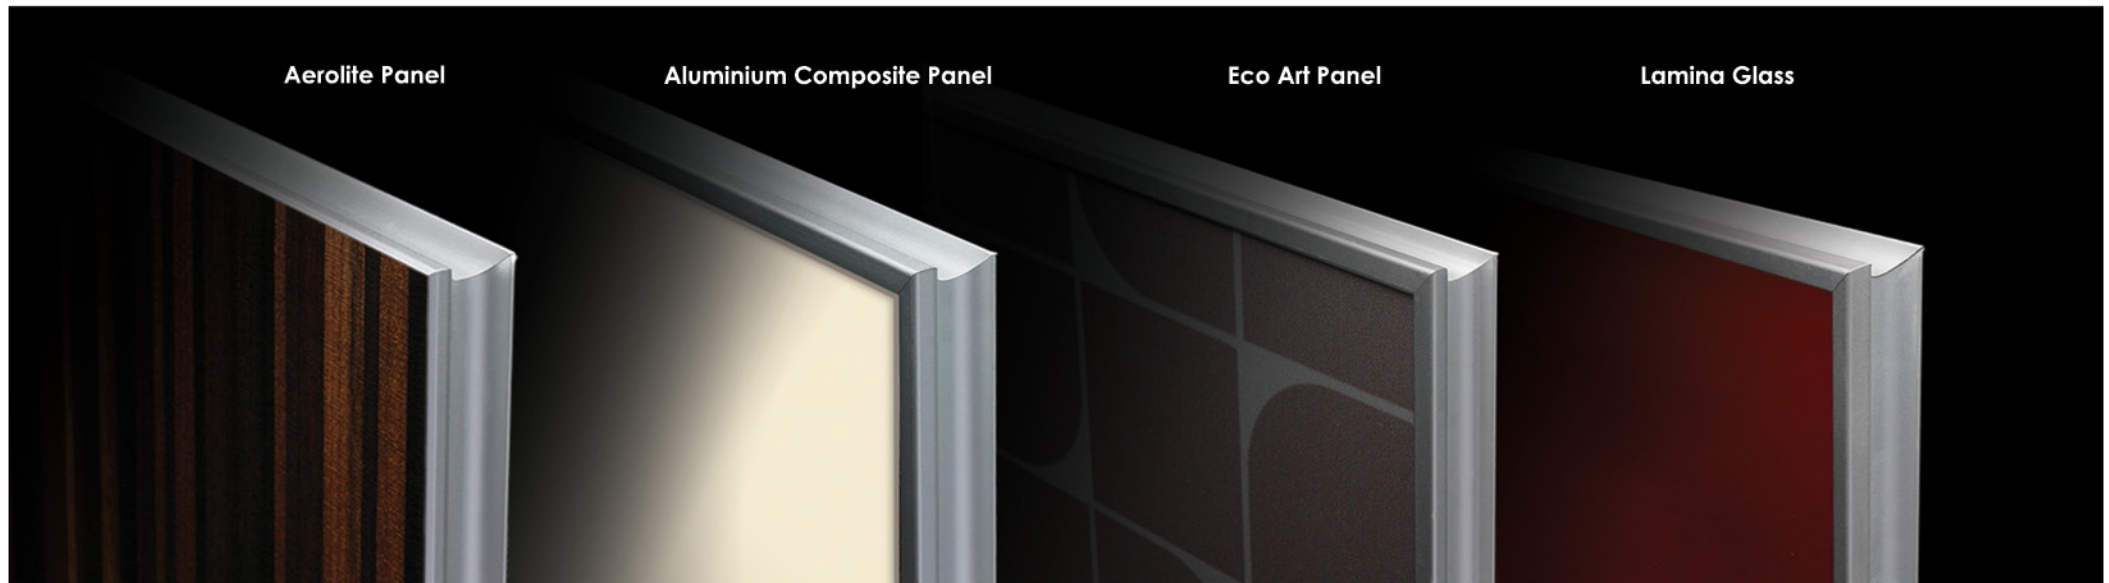

Attractive Door Finishing 精美门板设计 Pilihan Pintu Kabinet Yang Menarik

No matter what your particular design preference, Vitally offers a unrivalled array of infill panel designs that work with every design and theme.

无论您期望以何种方式来展示自己独特的品味，我们各种精美的门板系列绝对能让您感受到与众不同的氛围，打造靓丽温馨的生活气息。

Terdapat pelbagai pilihan corak dan warna pintu kabinet mengikut rekaan dan tema.