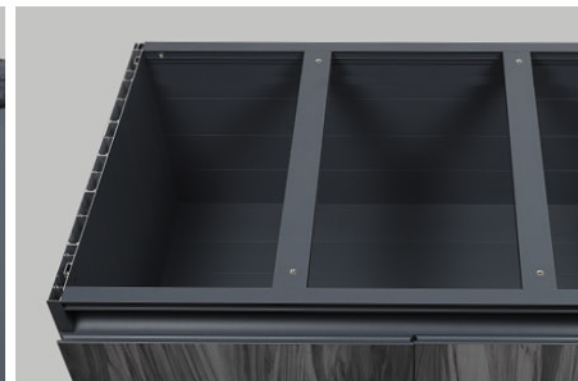

Steadily Assembled 稳固的一体式组装架构

Pembinaan Rangka Yang Kukuh

Full Aluminium Cabinet Series