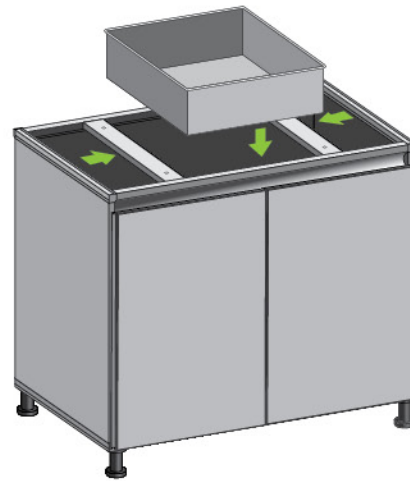

## Sink Adjustable Support Bars 可调节水槽支撑杆

Bar Sokongan Boleh Laras

The Sink Adjustable Support Bars provides the perfect way to complete your sink installation. The support bars are easily being adjusted to the required position to give balanced support to the sink and additional strength to the countertop.