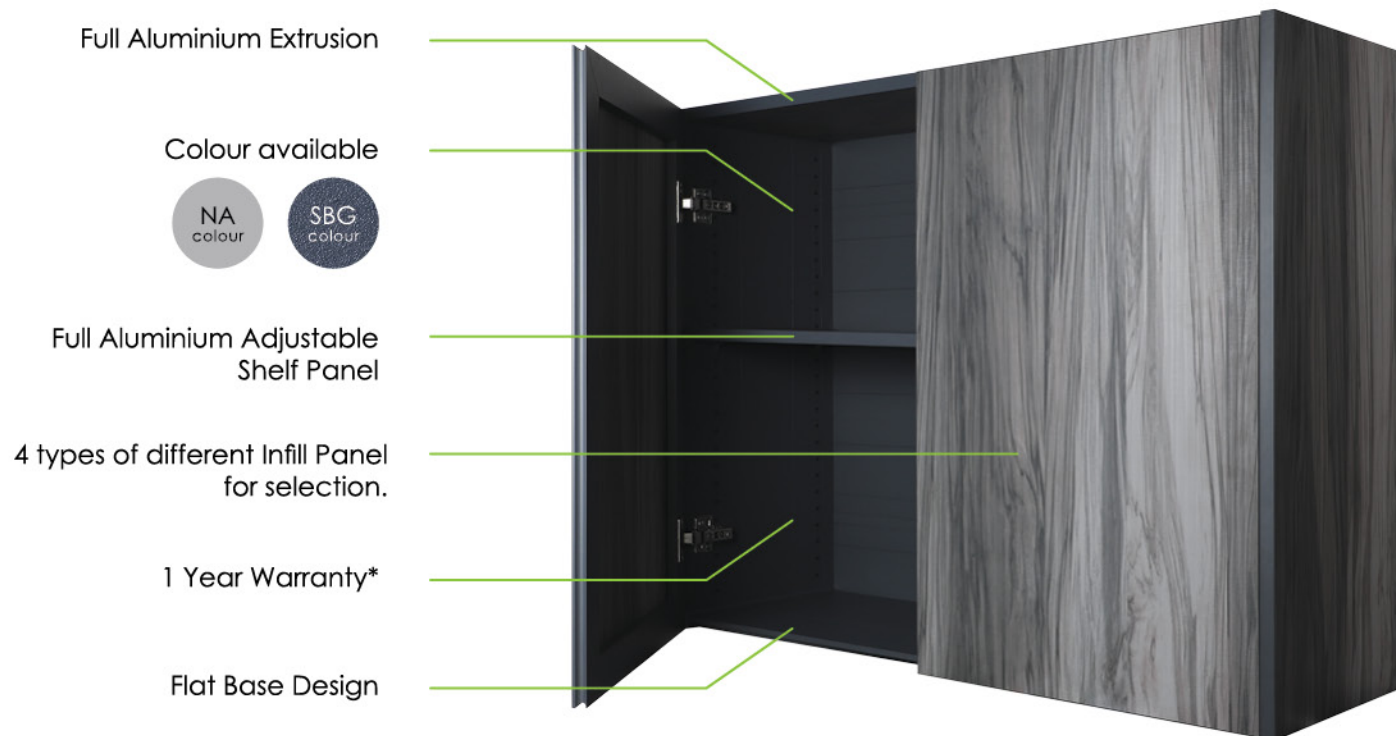

Full Aluminium Cabinet Series

Vitaly Full Aluminium Kitchen Cabinet fully displays the aluminium's attractive properties including exceptional flexibility and proven life-time performance. It is designed for aesthetically pleasing appearance and excellent durability.

全铝橱柜系列

Vitaly全铝橱柜系列全面展现铝材的牢固耐用，美观时尚，而且防水防尘防虫，容易打理的全能特性。此系列强调高贵有型及典雅气质，您可依据个人喜好或配搭各种装修风格，为您的家居呈现独特的品味与格调。

Kabinet Dapur Sepenuh Aluminium

Kabinet Dapur Sepenuh Aluminium Vitaly memaparkan ciri-ciri aluminium yang menarik dan fleksibiliti serta luar biasa, kalis air dan kalis anai-anai juga terbukti lebih tahan lama. Ia direka untuk memberikan penampilan estetika yang bergaya dan memenuhi citarasa individu.

*One year limited warranty subject to the terms and conditions set forth.