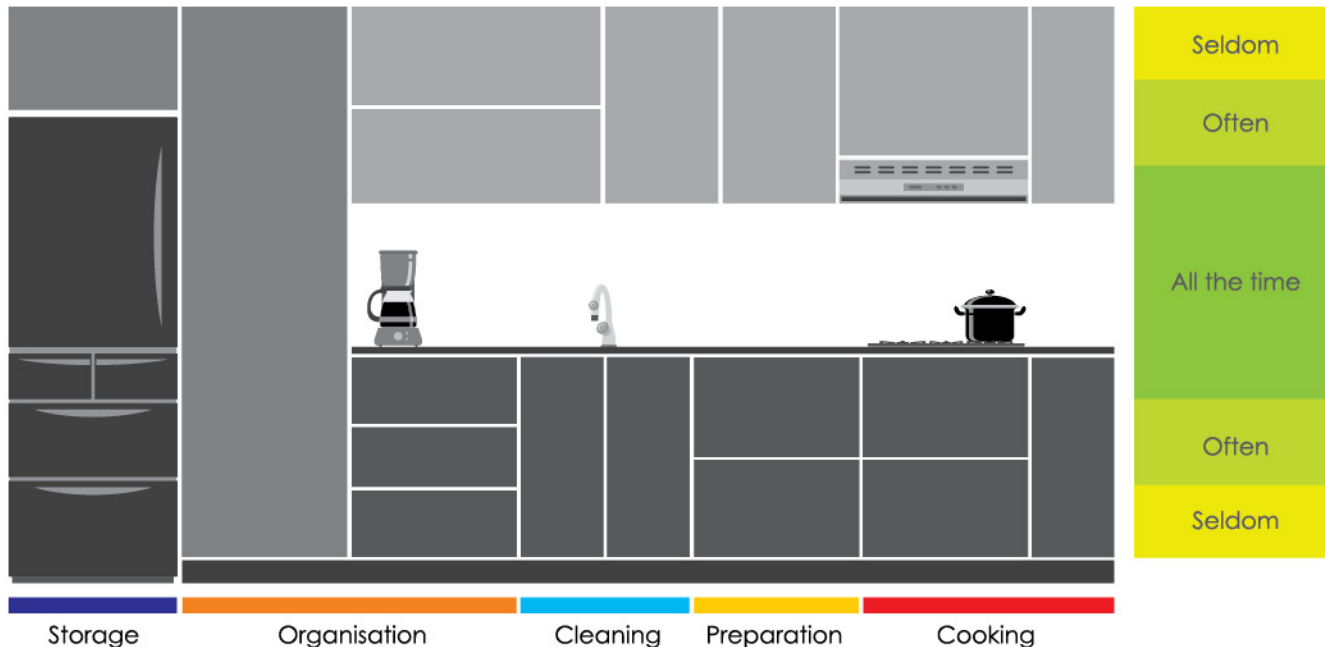

## Become Your Own Kitchen Designer

The Work Triangle is an important design concept for an optimal relationship between the sink, refrigerator and primary cooking surface. Although there are endless variations and elaborations for work triangle application, most kitchens fall into one of these models.

### 设计您的梦想厨房

动线金三角是厨房的设计核心，根据日常家务操作程序为基础，将水槽，雪柜及灶台呈三角形按照以下几种方式，安排在最适当的位置。

#### Dapur Idamanmu

Konsep Segitiga Kerja amat penting dalam susun atur dapur. Pembentukan garis tiga zon kerja utama iaitu peti sejuk, sinki dan dapur supaya jarak di antara mereka adalah optimum menentukan efisiensi di dalam dapur.

## Designing Your Space with Kitchen Ergonomics in Mind

Having your kitchen and its contents organized in the right way can help your workflow go smoothly. This can be done by dividing the kitchen into zones according to typical tasks and storing the contents at the right level by sorting them into items that you use all the time, often or seldom.