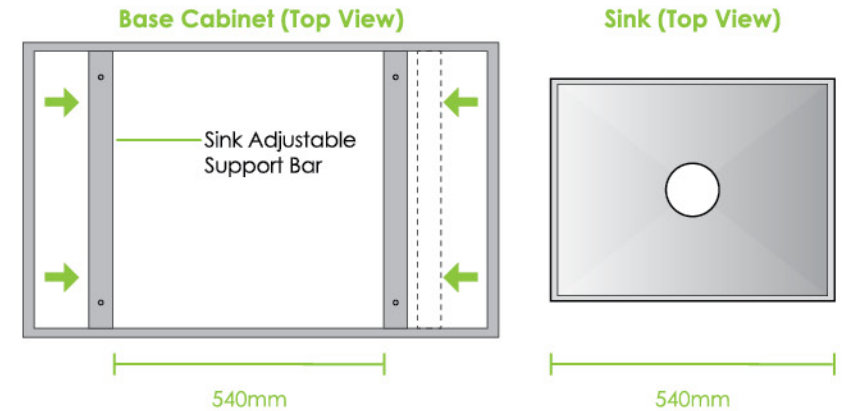

The Sink Adjustable Support Bars provides the perfect way to complete your sink installation. The support bars are easily being adjusted to the required position to give balanced support to the sink and additional strength to the countertop.

水槽柜增设可调节支撑杆功能，依据水槽实际面积大小移动并形成水槽的支撑框架，让您更简捷方便地固定水槽位置，轻易完成水槽的安装，同时加强台面的承重力度。

Terdapat dua bar sokongan boleh laras untuk memudahkan pemasangan sinki dan memberikan kestabilan pada sinki.